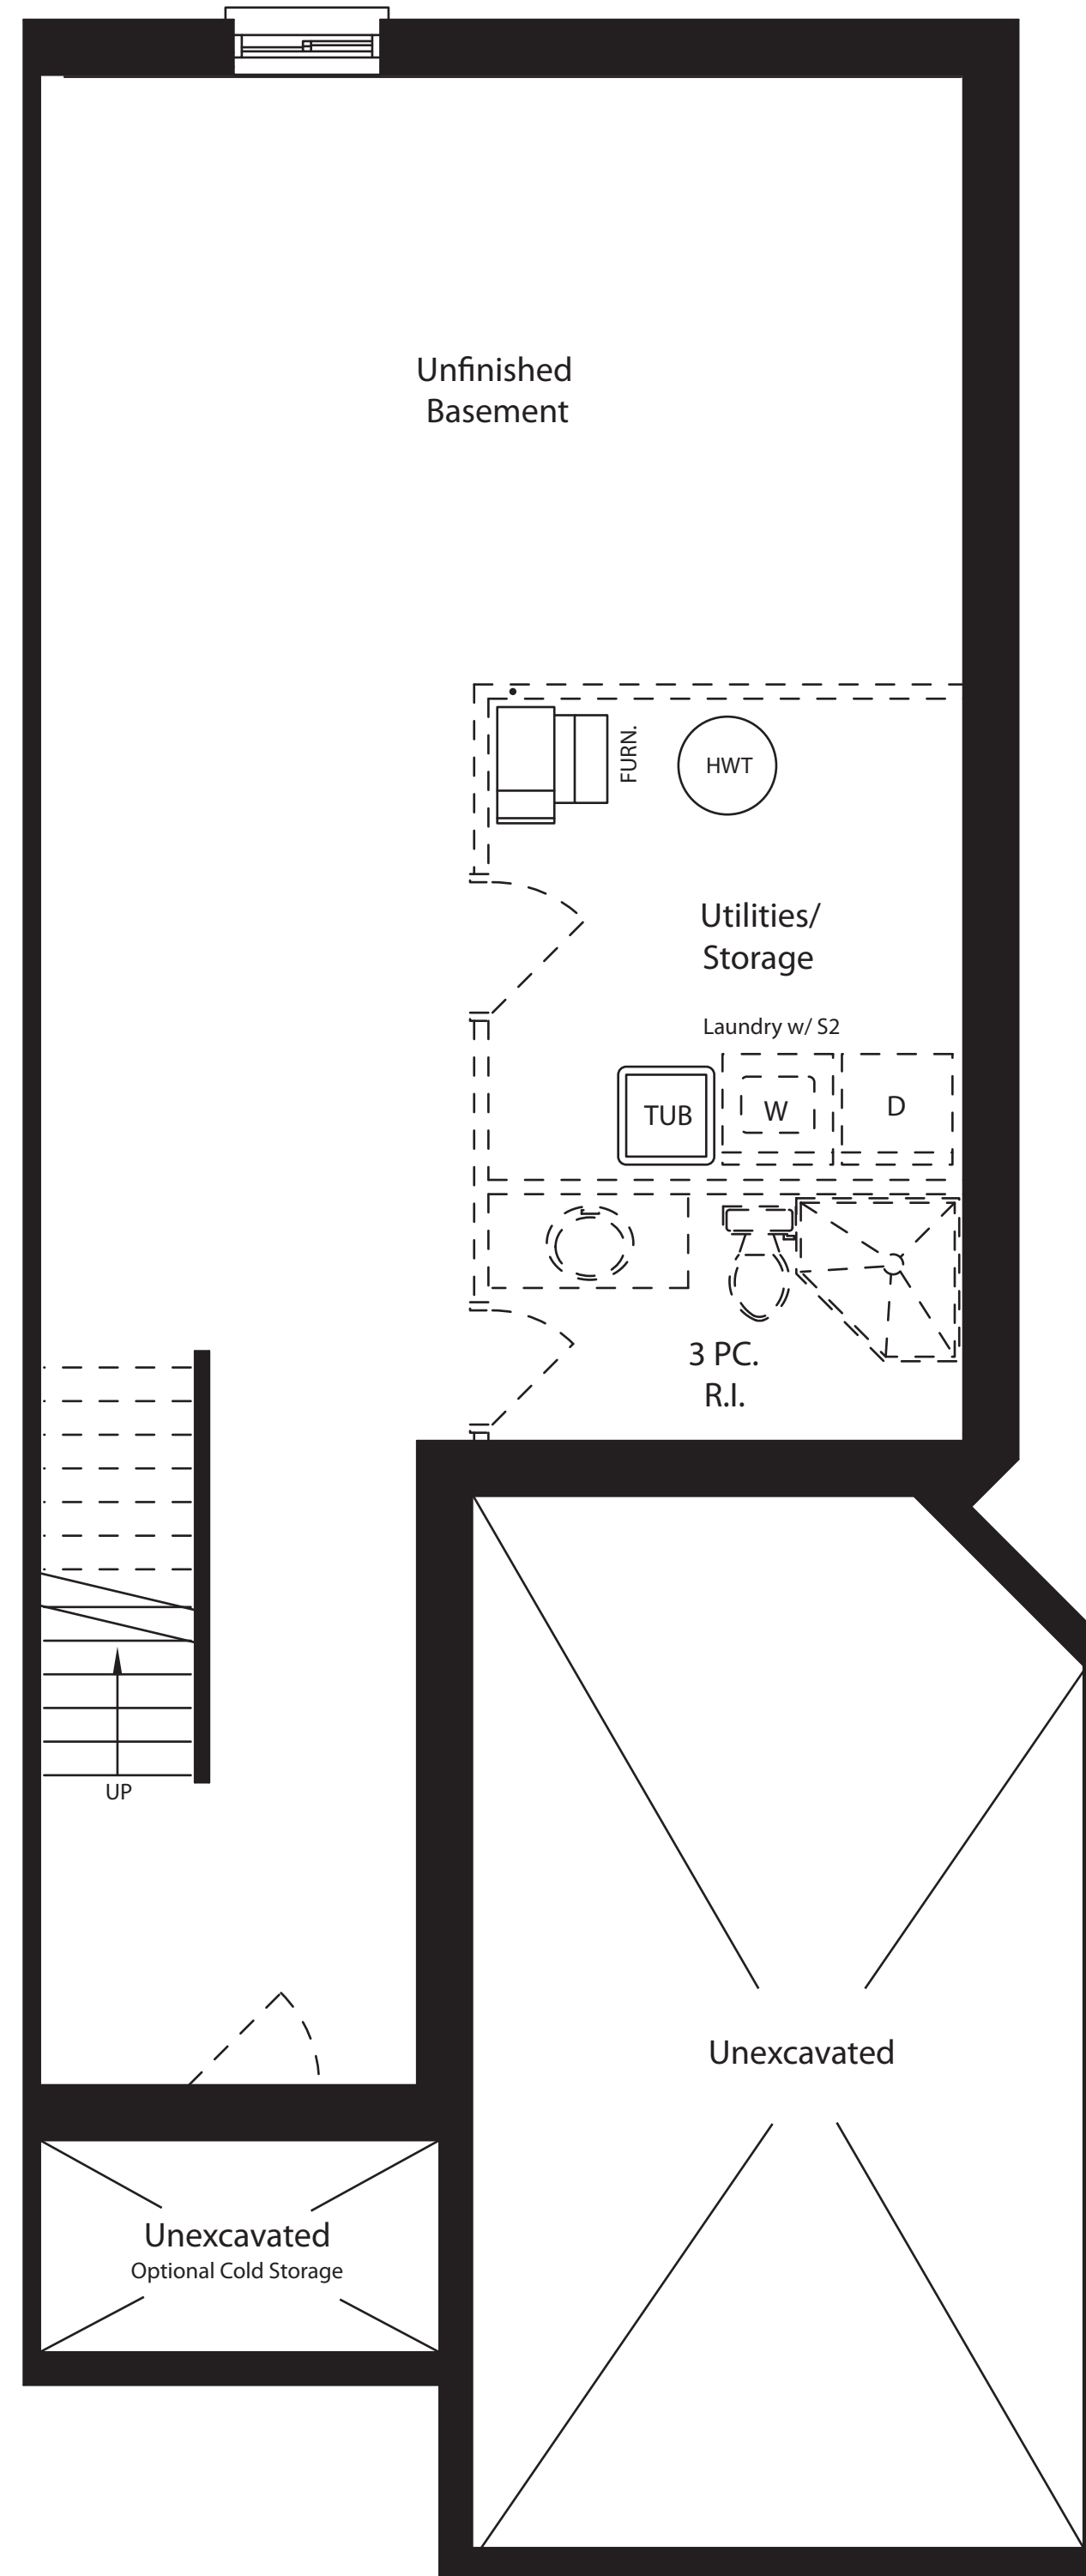

# PINEHURST

ALSO  
AVAILABLE AS  
AN END UNIT

INTERIOR UNIT | 1655 SQ.FT.  
(INCLUDES 39 SQ.FT. OPEN-TO-BELOW)

BASEMENT

MAIN FLOOR - M1

SECOND FLOOR - S2

NOT ALL  
VARIANTS SHOWN,  
SEE FLOORPLAN  
HANDOUT FOR  
ALL OPTIONS.