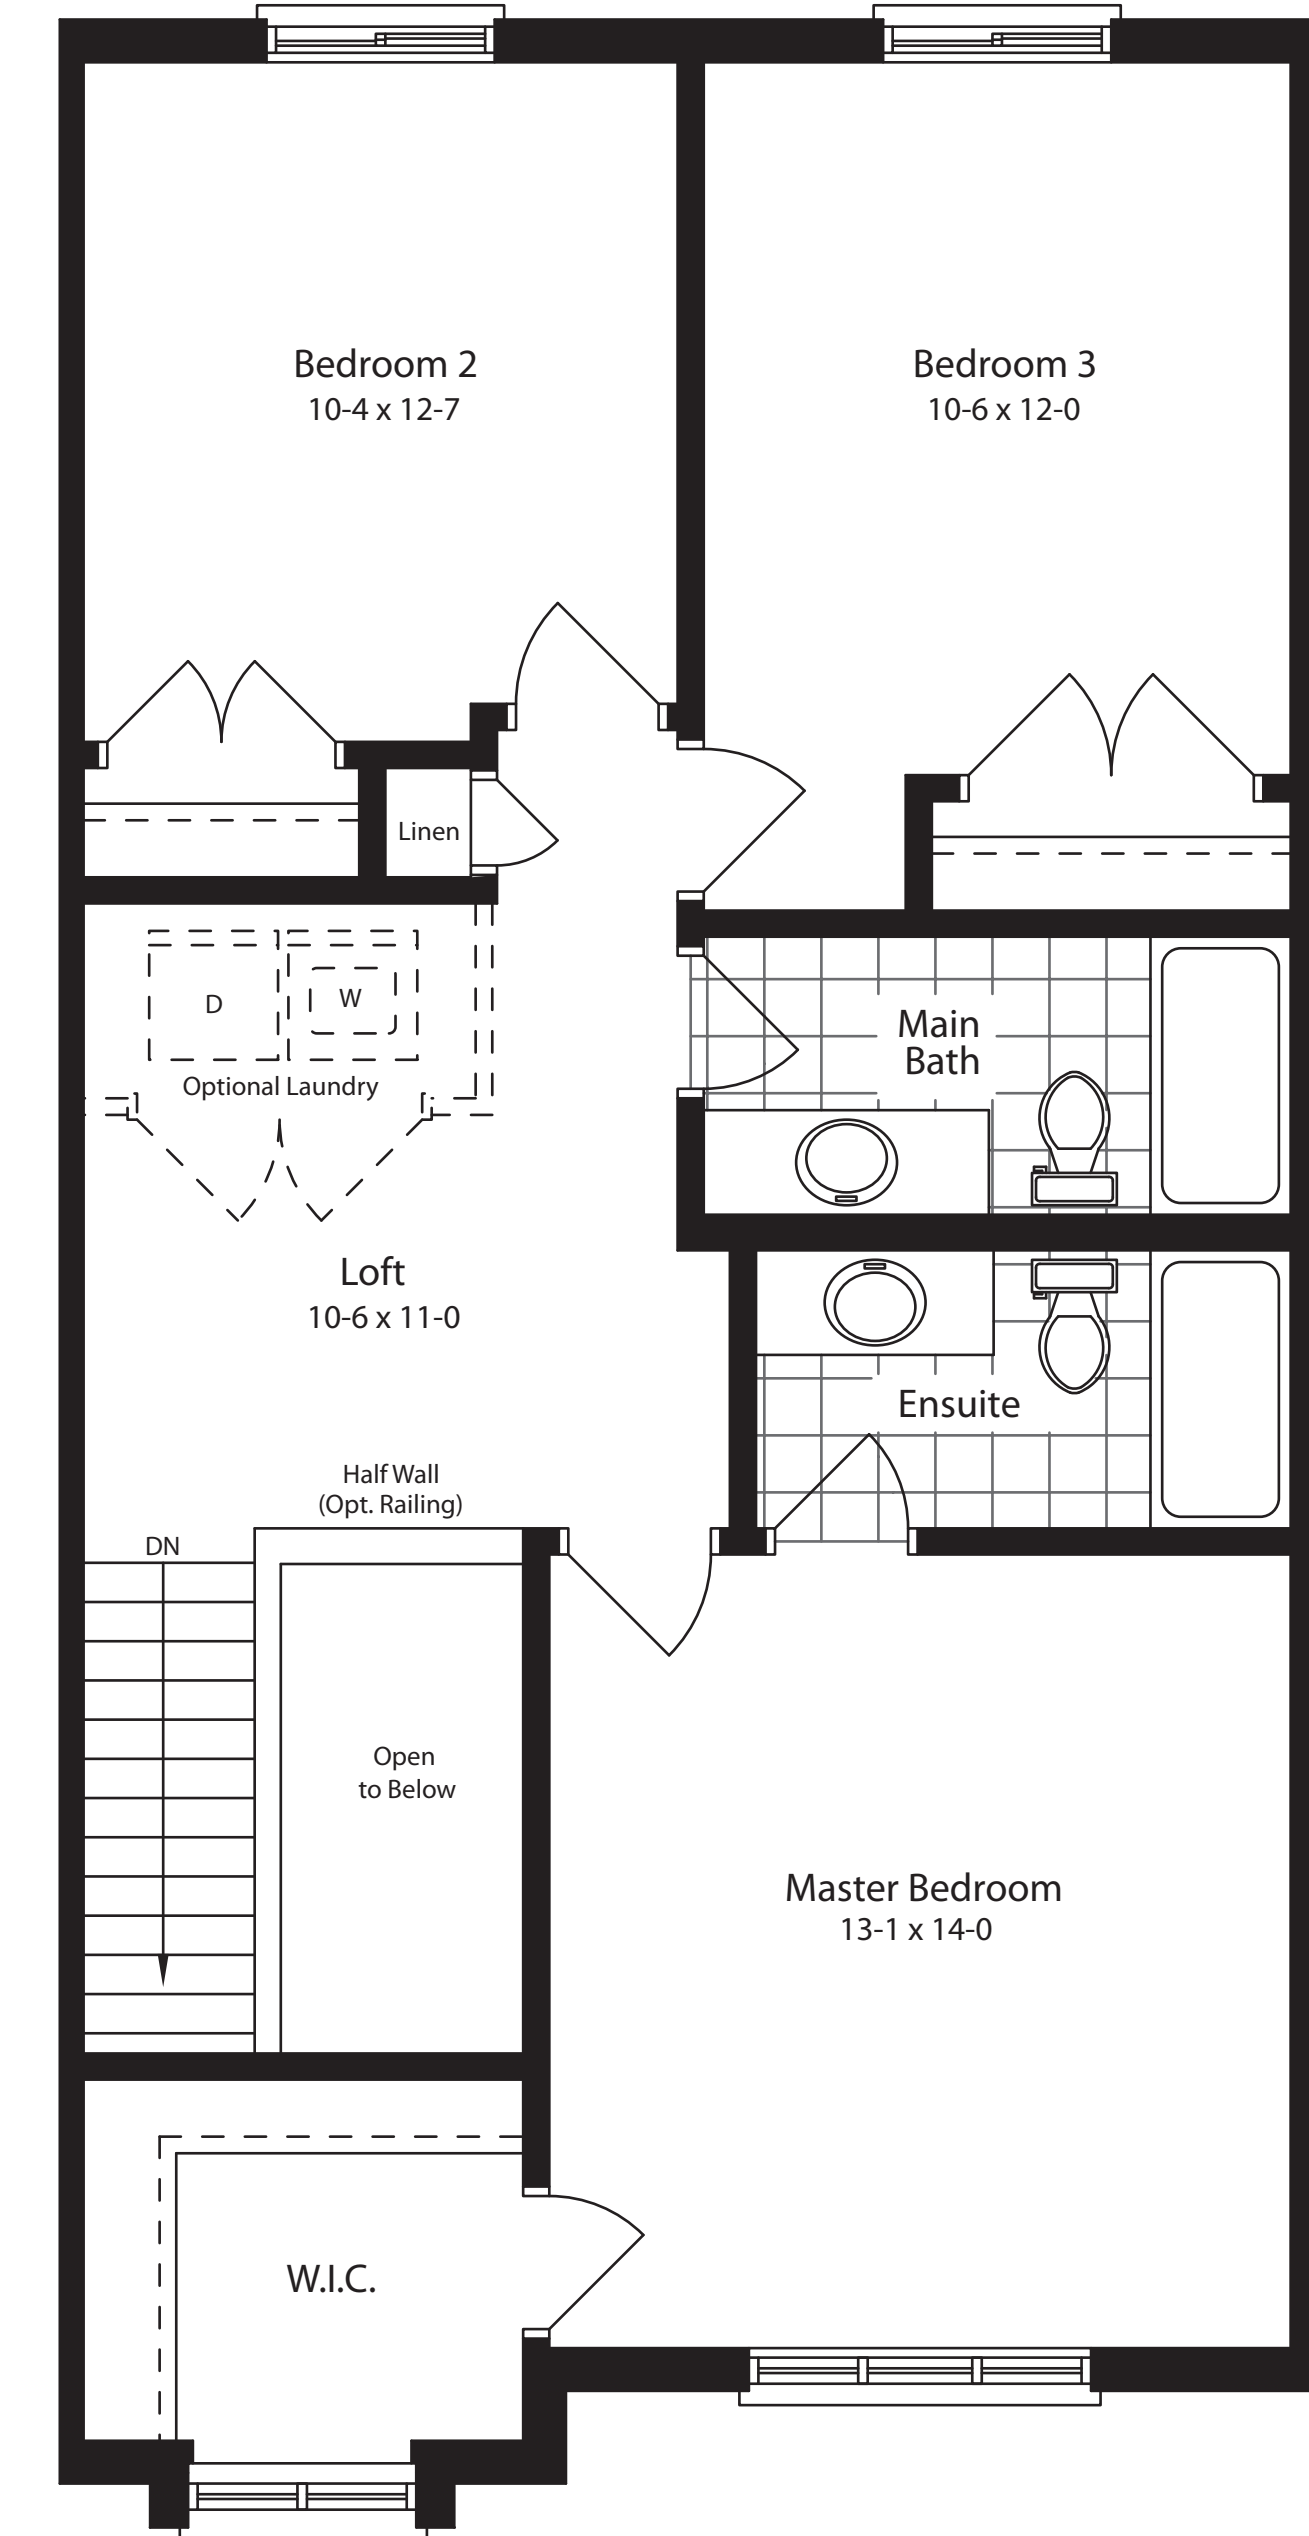

# PINEHURST

ALSO  
AVAILABLE AS  
AN END UNIT

INTERIOR UNIT | 1655 SQ.FT.  
(INCLUDES 39 SQ.FT. OPEN-TO-BELOW)

BASEMENT

MAIN FLOOR - M1

SECOND FLOOR - S2

NOT ALL  
VARIANTS SHOWN,  
SEE FLOORPLAN  
HANDOUT FOR  
ALL OPTIONS.