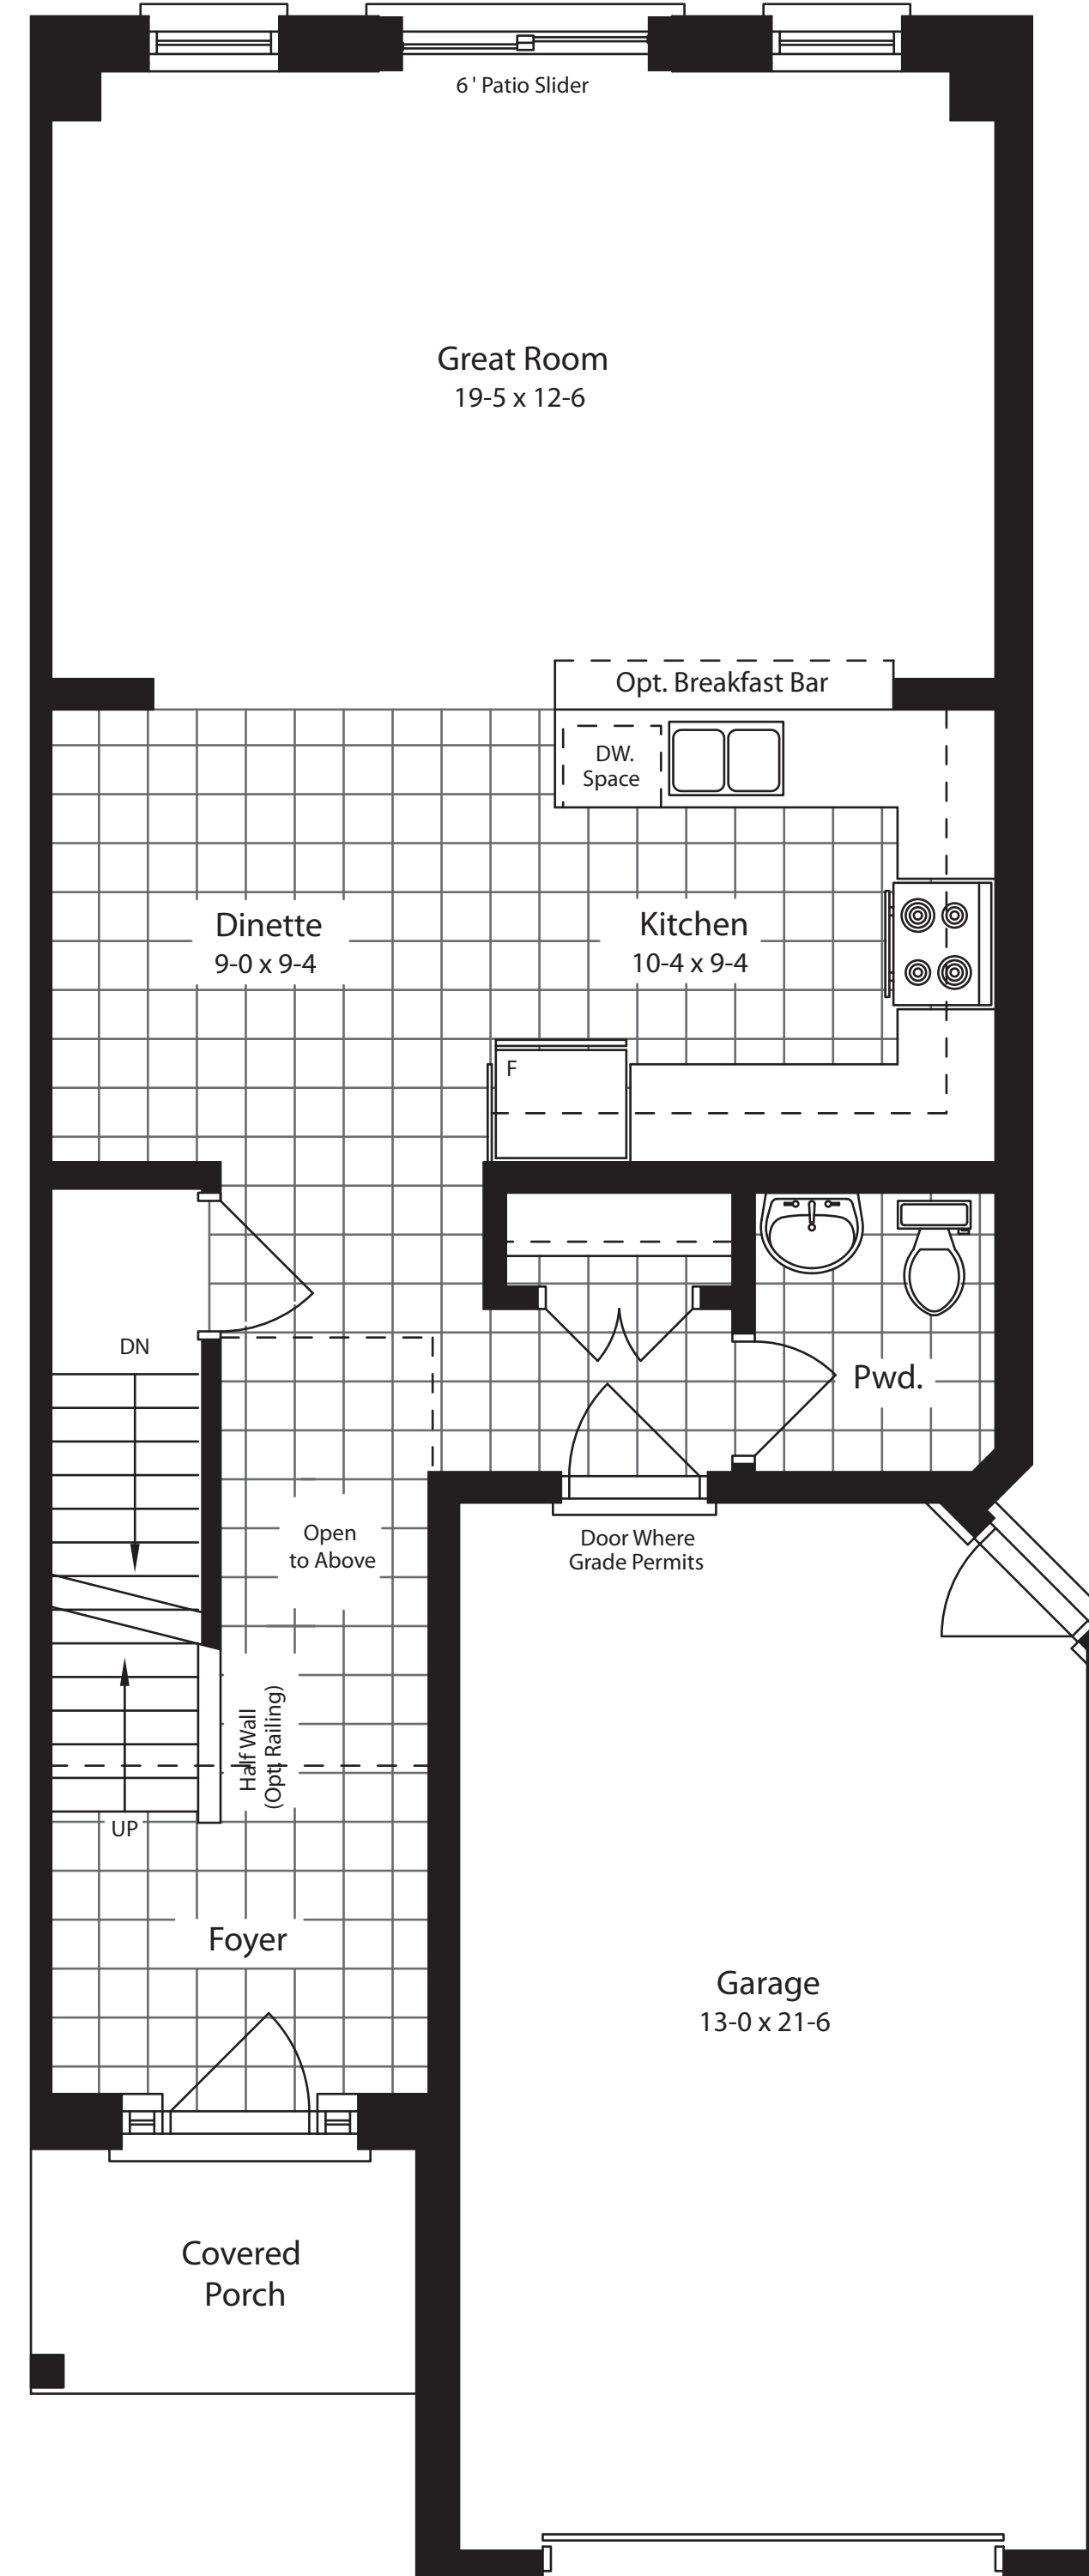

# PINEHURST

ALSO  
AVAILABLE AS  
AN END UNIT

INTERIOR UNIT | 1655 SQ.FT.  
(INCLUDES 39 SQ.FT. OPEN-TO-BELOW)

BASEMENT

MAIN FLOOR - M1

SECOND FLOOR - S2

NOT ALL  
VARIANTS SHOWN,  
SEE FLOORPLAN  
HANDOUT FOR  
ALL OPTIONS.