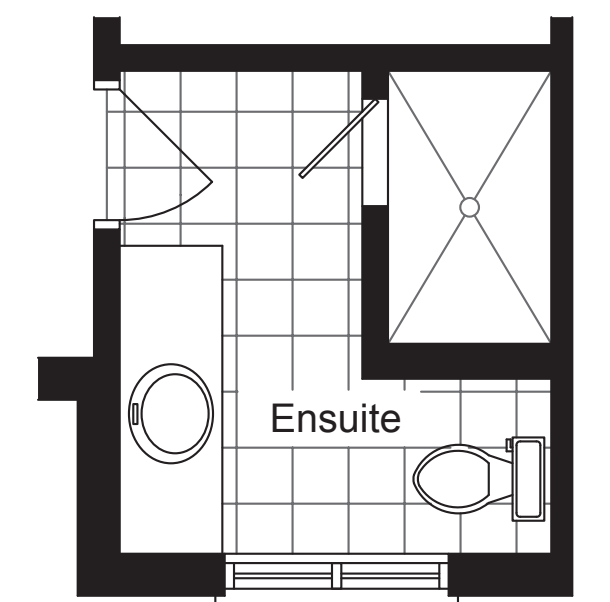

# RIVIERA

ALSO  
AVAILABLE AS  
AN END UNIT

INTERIOR UNIT | 1449 SQ.FT.

BASEMENT

MAIN FLOOR - M1

SECOND FLOOR - S3

NOT ALL  
VARIANTS SHOWN,  
SEE FLOORPLAN  
HANDOUT FOR  
ALL OPTIONS.

OPTIONAL  
ENSUITE  
WITH SHOWER