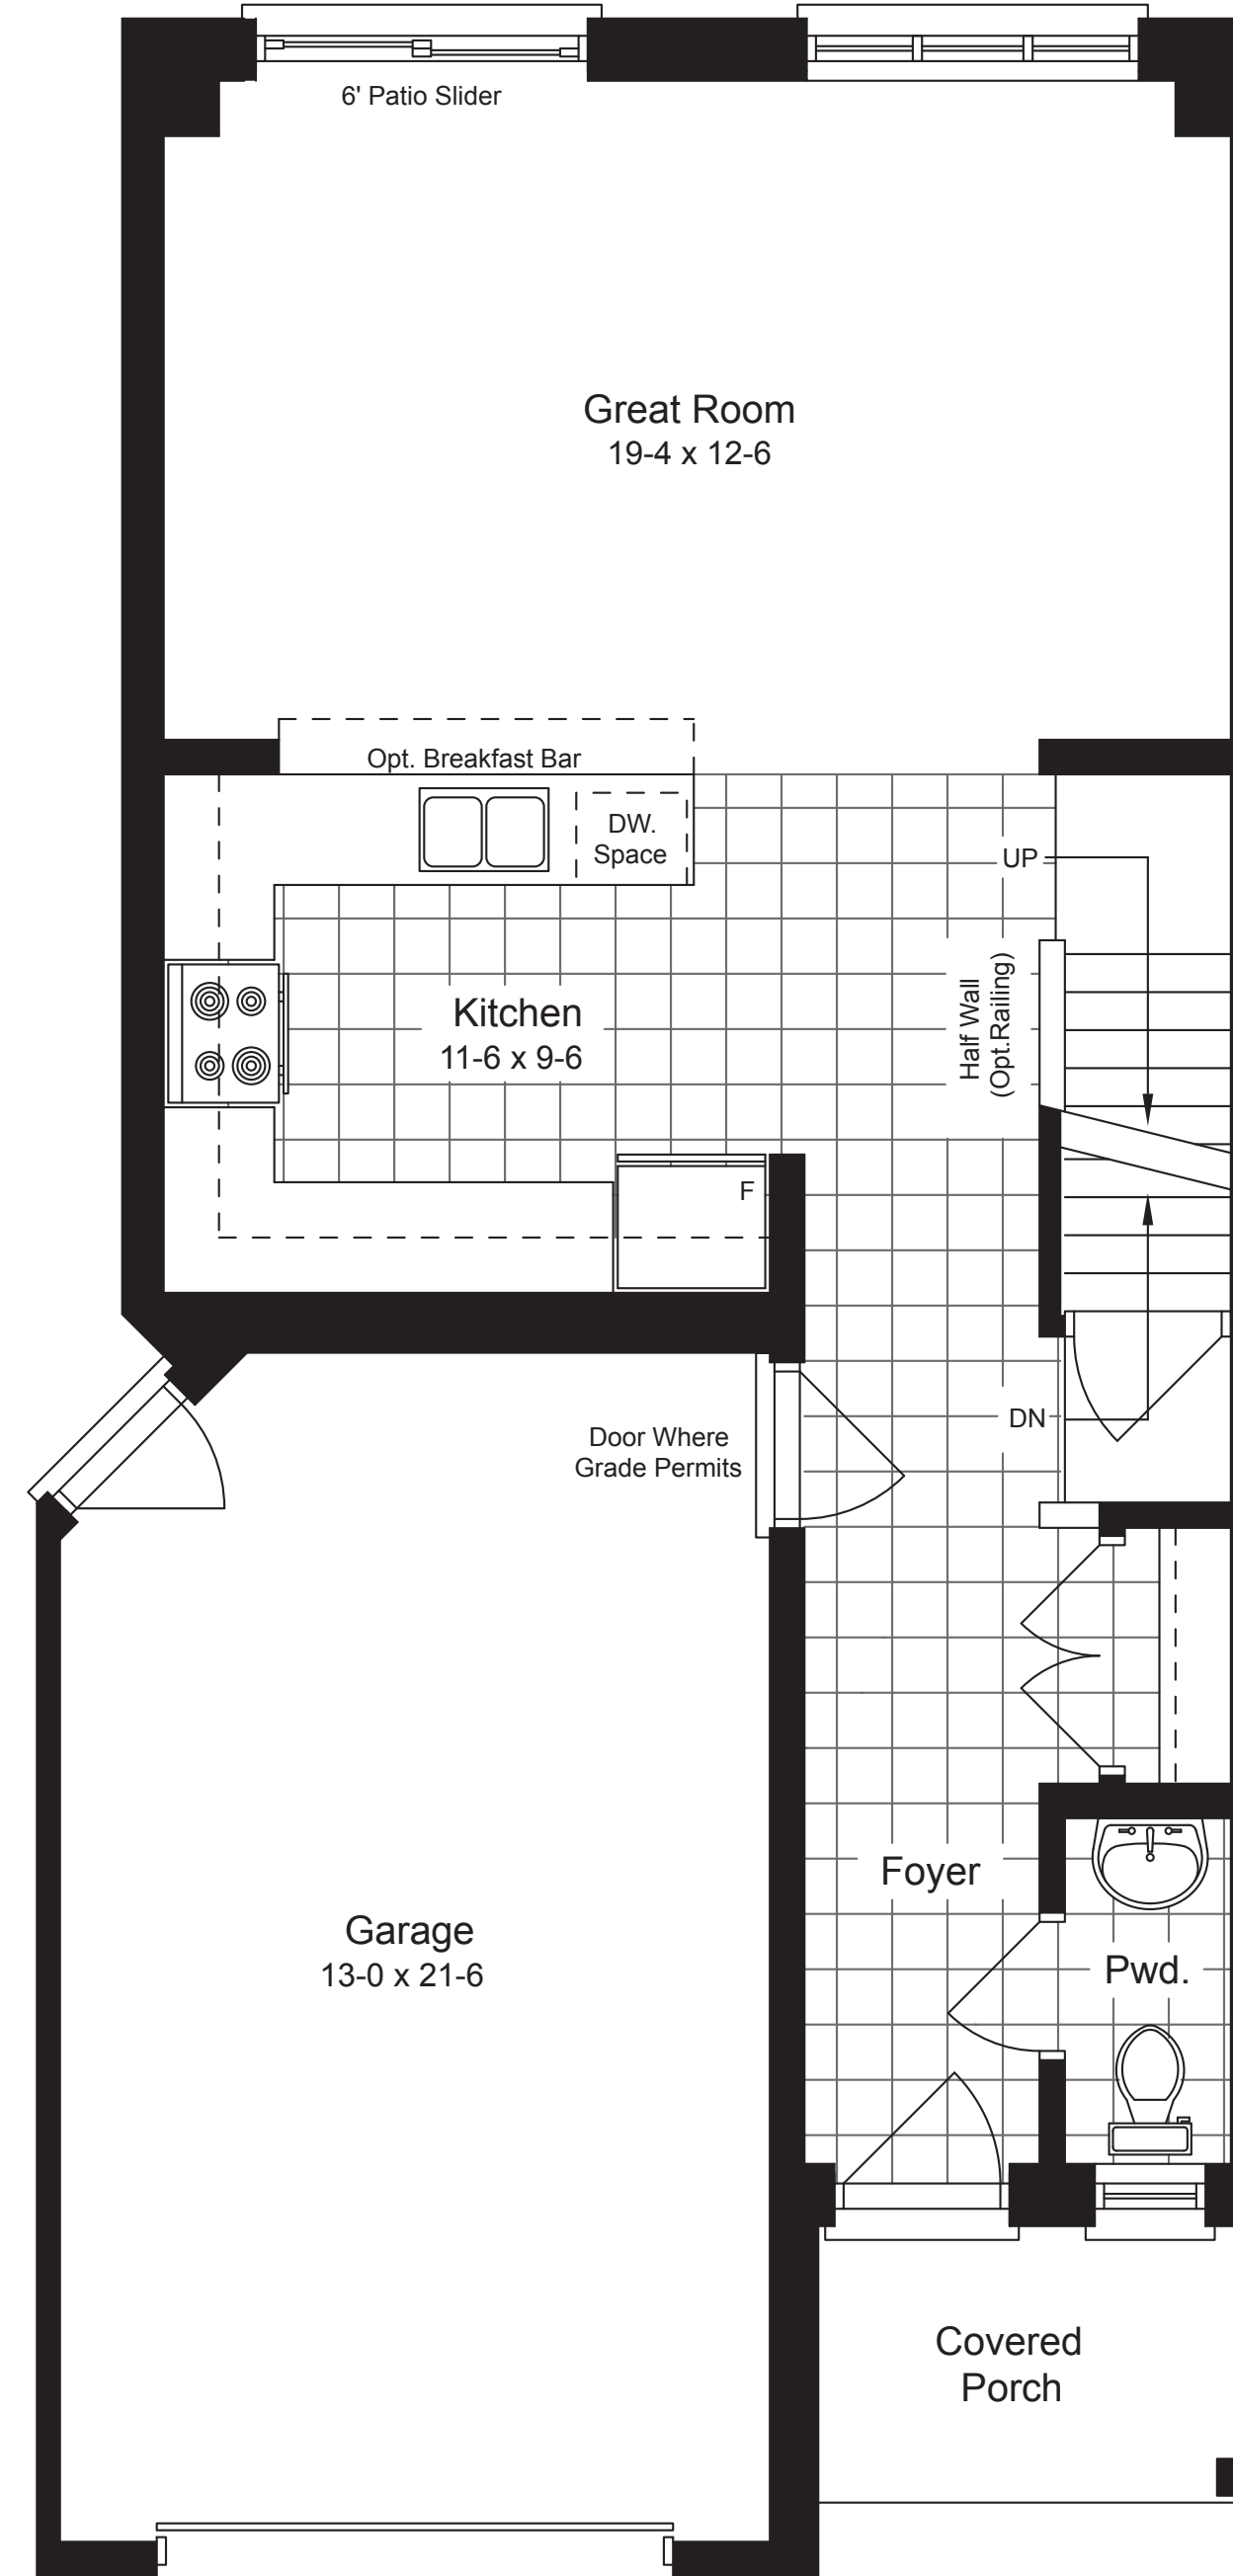

# RIVIERA

ALSO  
AVAILABLE AS  
AN END UNIT

INTERIOR UNIT | 1449 SQ.FT.

BASEMENT

MAIN FLOOR - M1

SECOND FLOOR - S3

NOT ALL  
VARIANTS SHOWN,  
SEE FLOORPLAN  
HANDOUT FOR  
ALL OPTIONS.

OPTIONAL  
ENSUITE  
WITH SHOWER