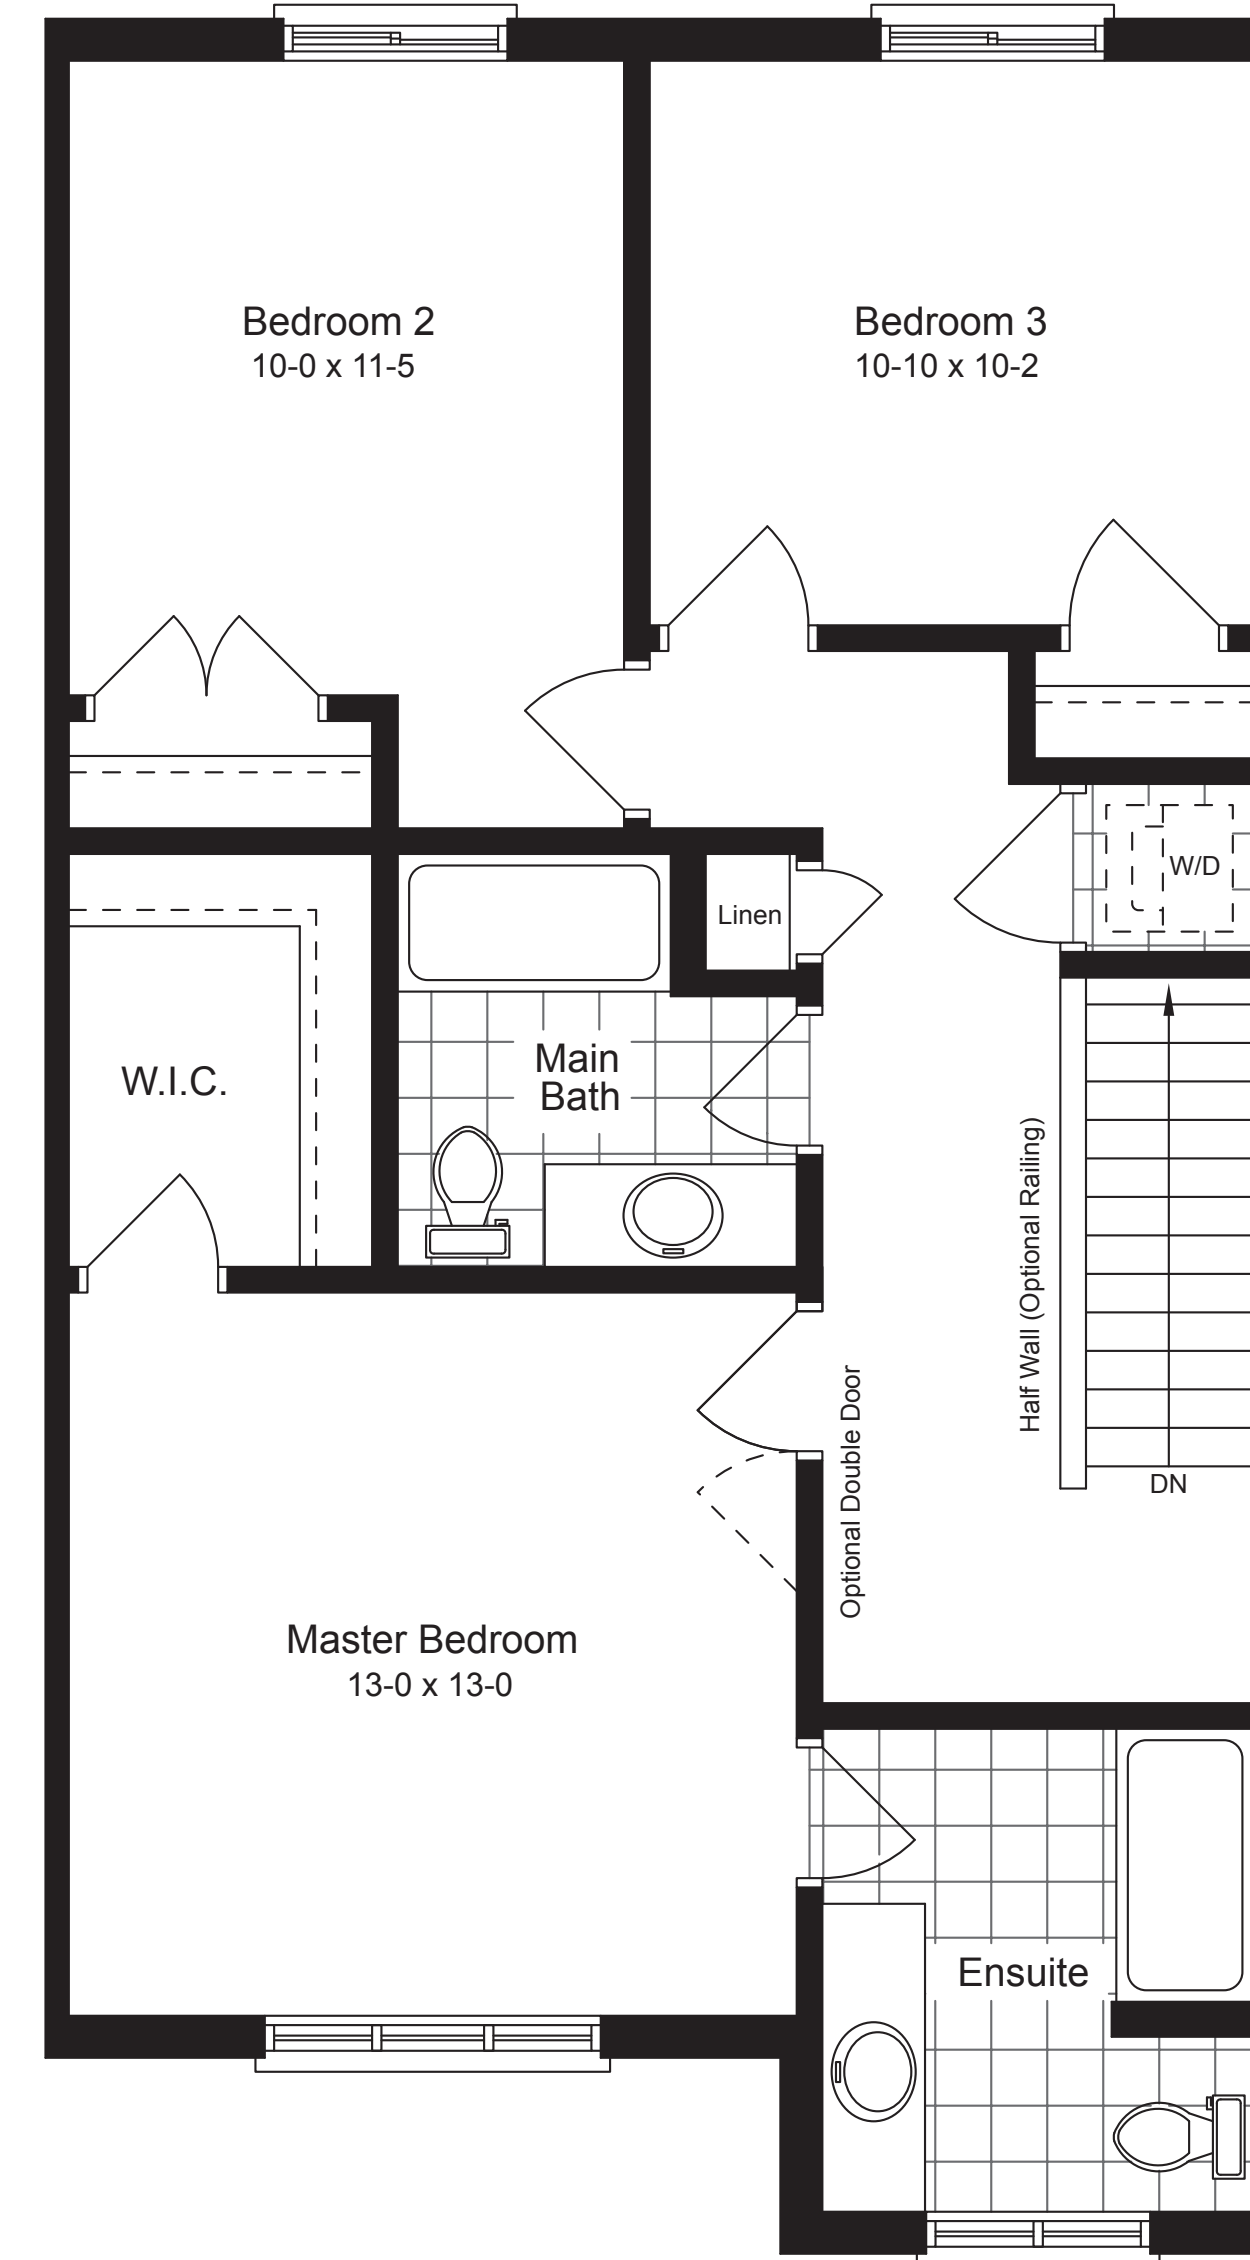

# RIVIERA

ALSO  
AVAILABLE AS  
AN END UNIT

INTERIOR UNIT | 1449 SQ.FT.

BASEMENT

MAIN FLOOR - M1

SECOND FLOOR - S3

NOT ALL  
VARIANTS SHOWN,  
SEE FLOORPLAN  
HANDOUT FOR  
ALL OPTIONS.

OPTIONAL  
ENSUITE  
WITH SHOWER