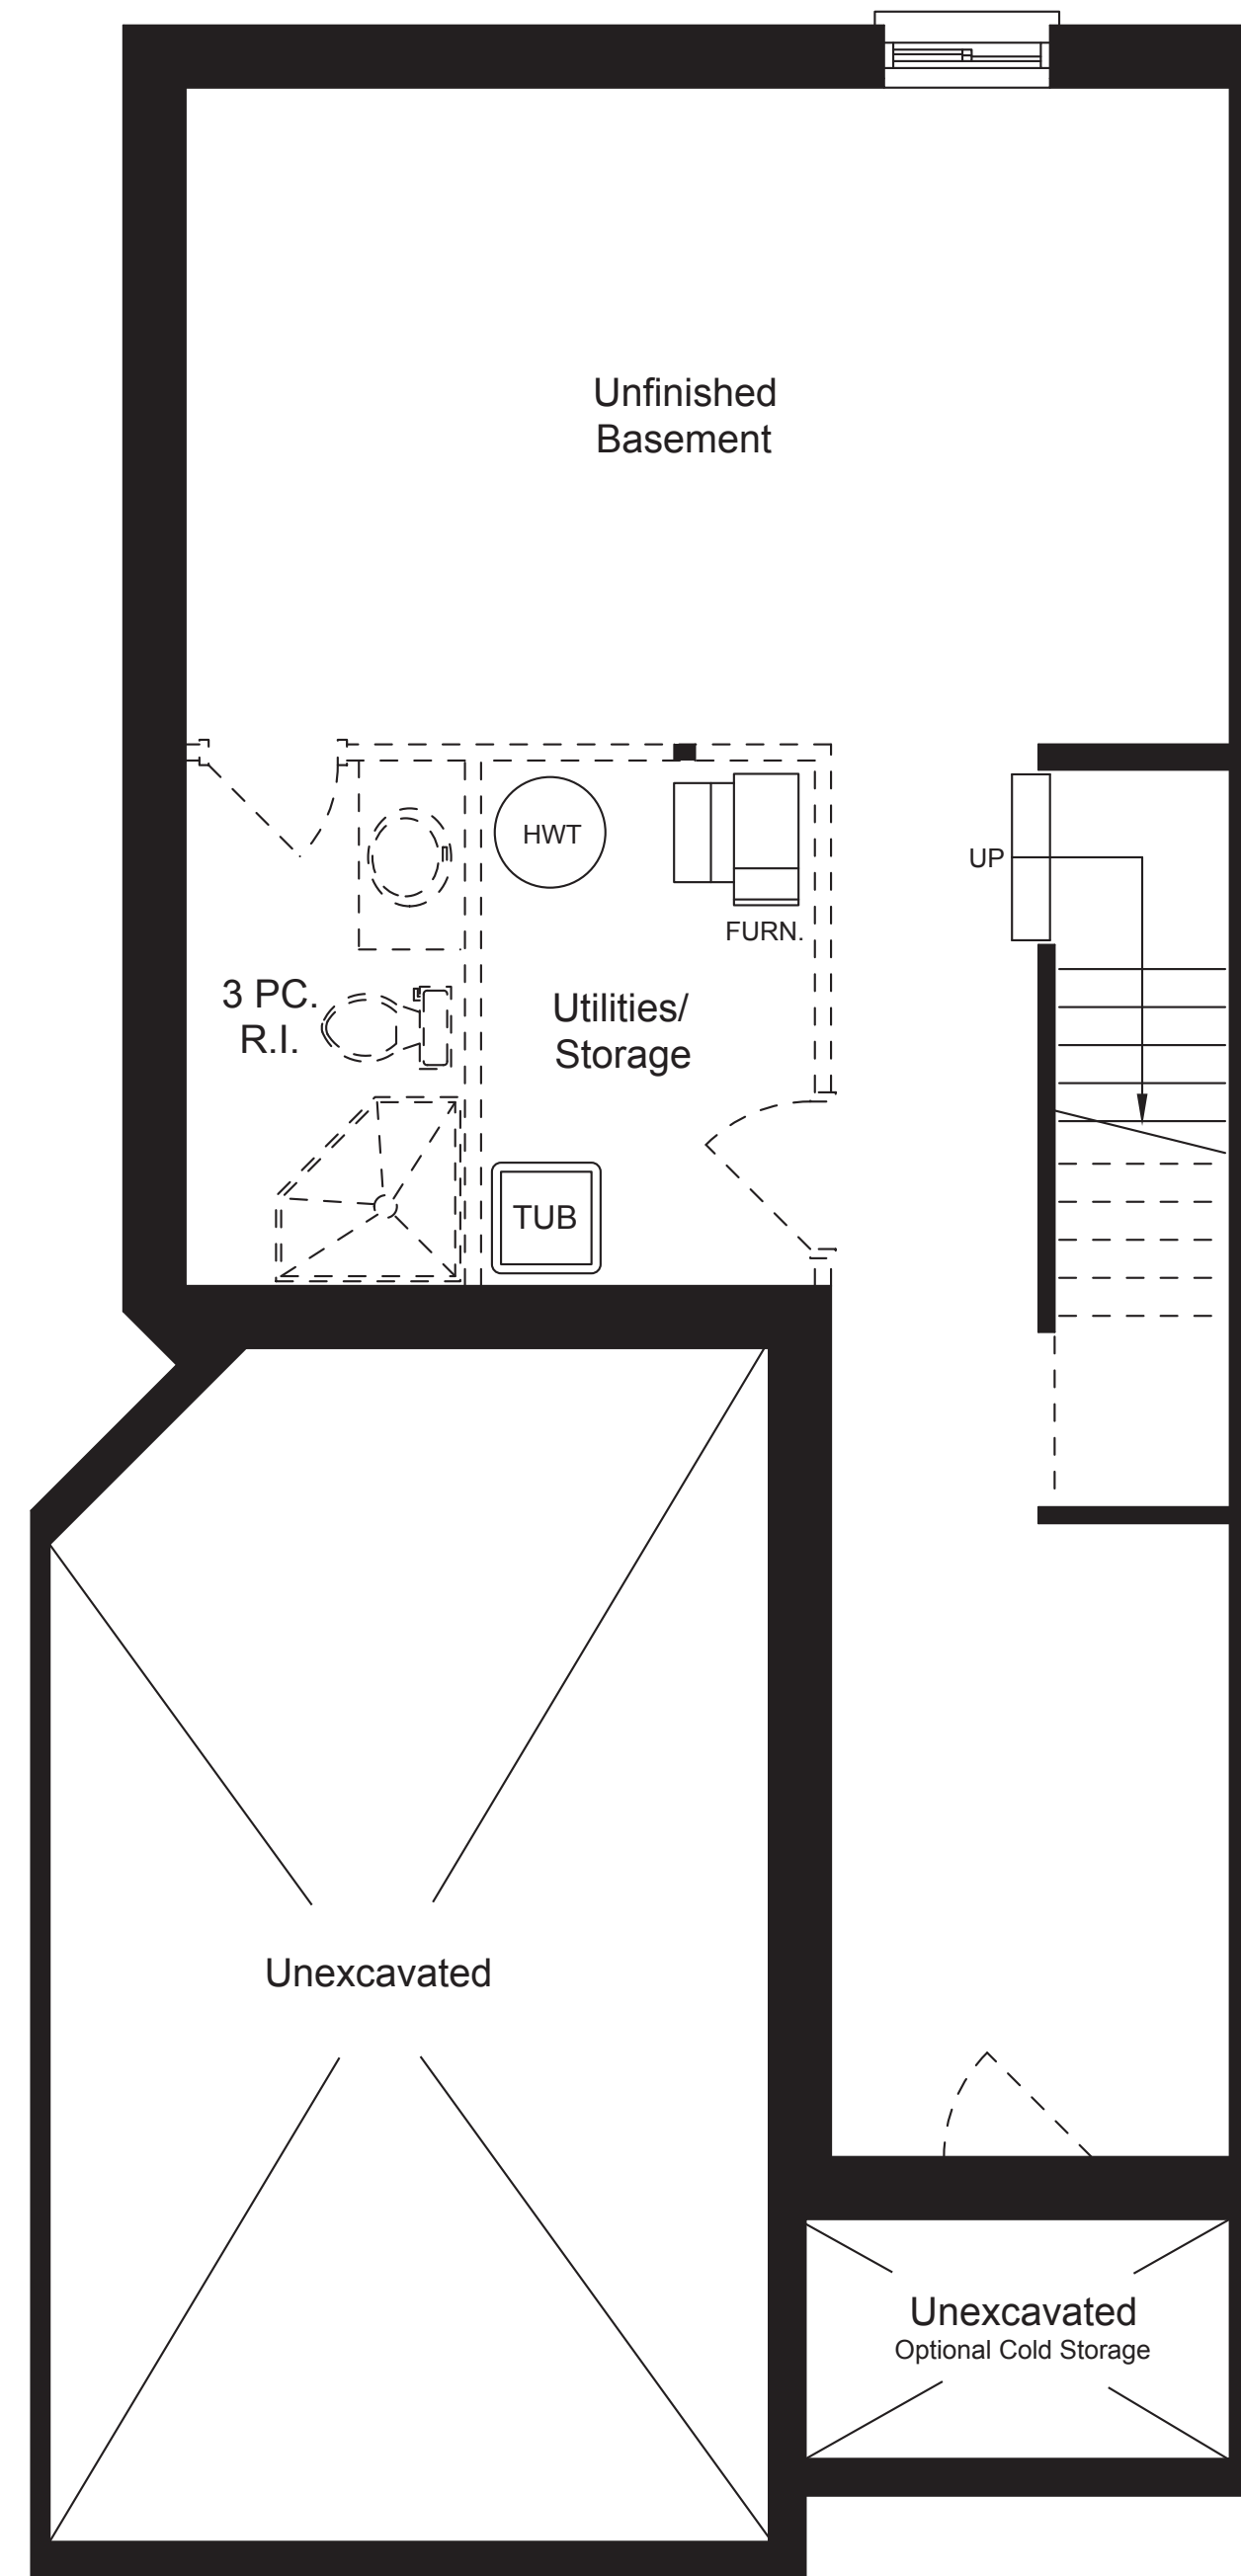

# RIVIERA

ALSO  
AVAILABLE AS  
AN END UNIT

INTERIOR UNIT | 1449 SQ.FT.

BASEMENT

MAIN FLOOR - M1

SECOND FLOOR - S3

NOT ALL  
VARIANTS SHOWN,  
SEE FLOORPLAN  
HANDOUT FOR  
ALL OPTIONS.

OPTIONAL  
ENSUITE  
WITH SHOWER