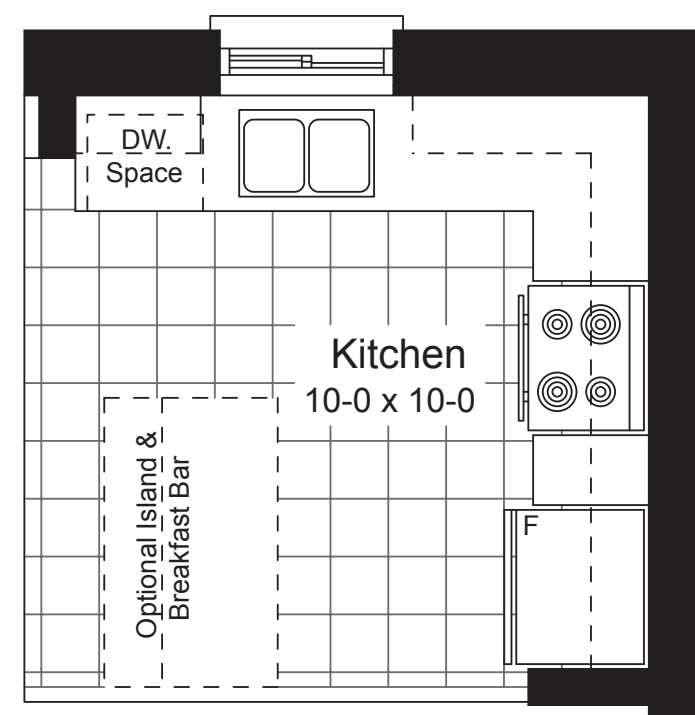

# SEMINOLE

END UNIT | 1575 SQ.FT.

BASEMENT

MAIN FLOOR - M1

KITCHEN WITH OPTIONAL ISLAND

OPTIONAL ENSUITE WITH SHOWER

SECOND FLOOR - S2

NOT ALL VARIANTS SHOWN, SEE FLOORPLAN HANDOUT FOR ALL OPTIONS.