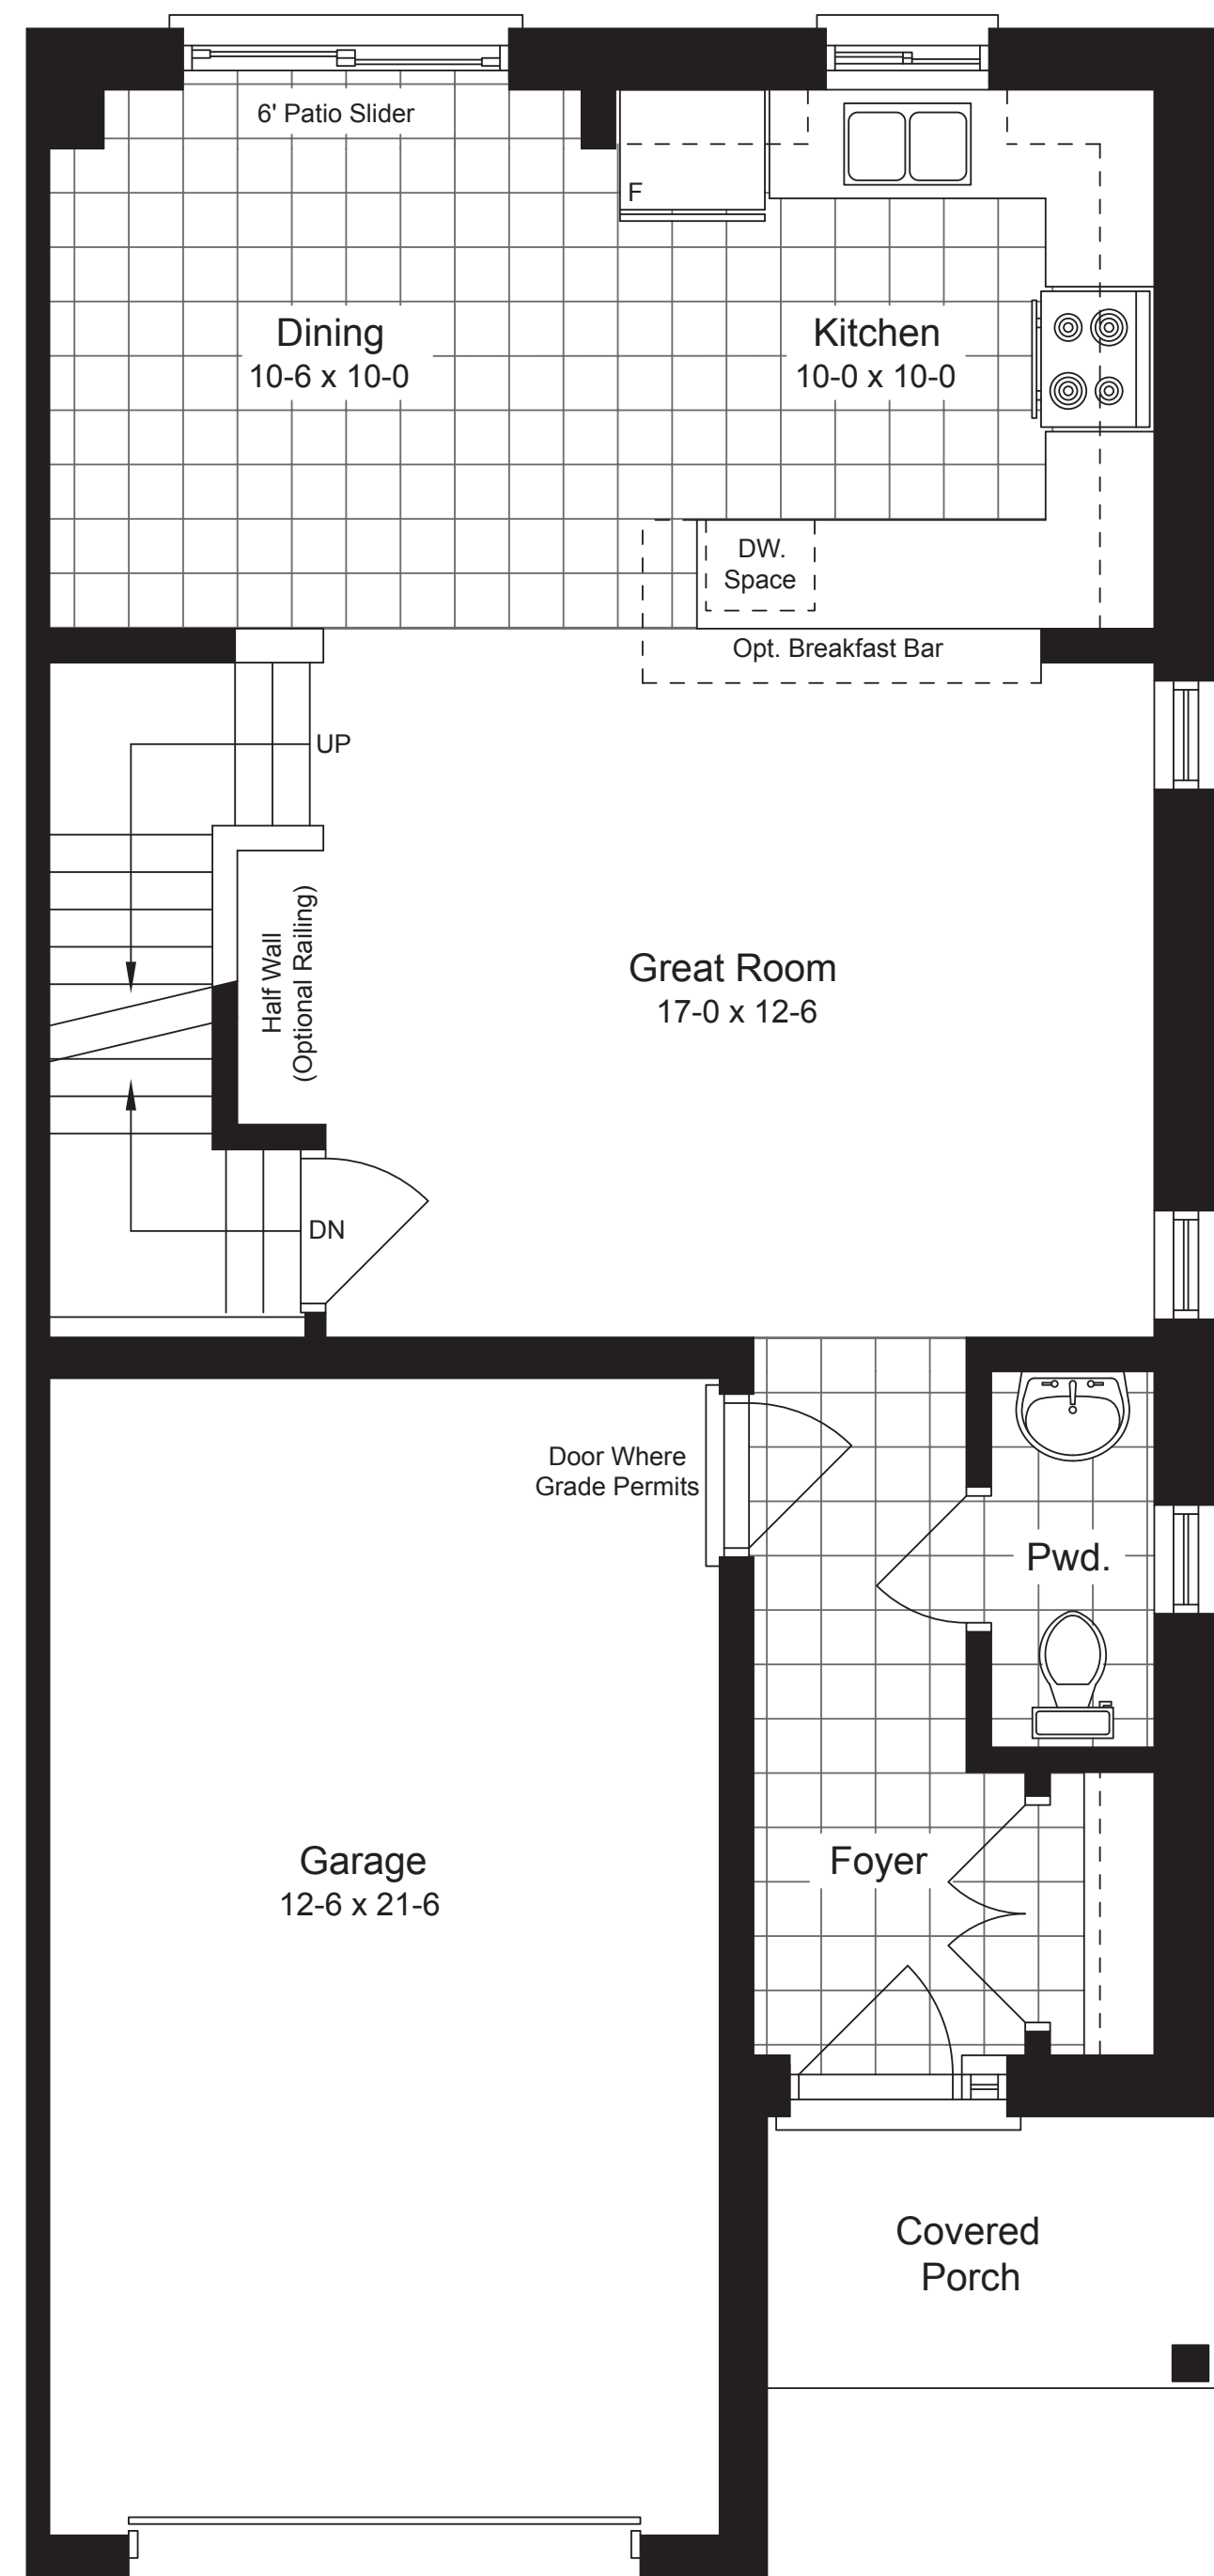

MODEL

# SEMINOLE

END UNIT | 1575 SQ.FT.

BASEMENT

MAIN FLOOR - M1

KITCHEN WITH OPTIONAL ISLAND

OPTIONAL ENSUITE WITH SHOWER

SECOND FLOOR - S2

NOT ALL VARIANTS SHOWN, SEE FLOORPLAN HANDOUT FOR ALL OPTIONS.