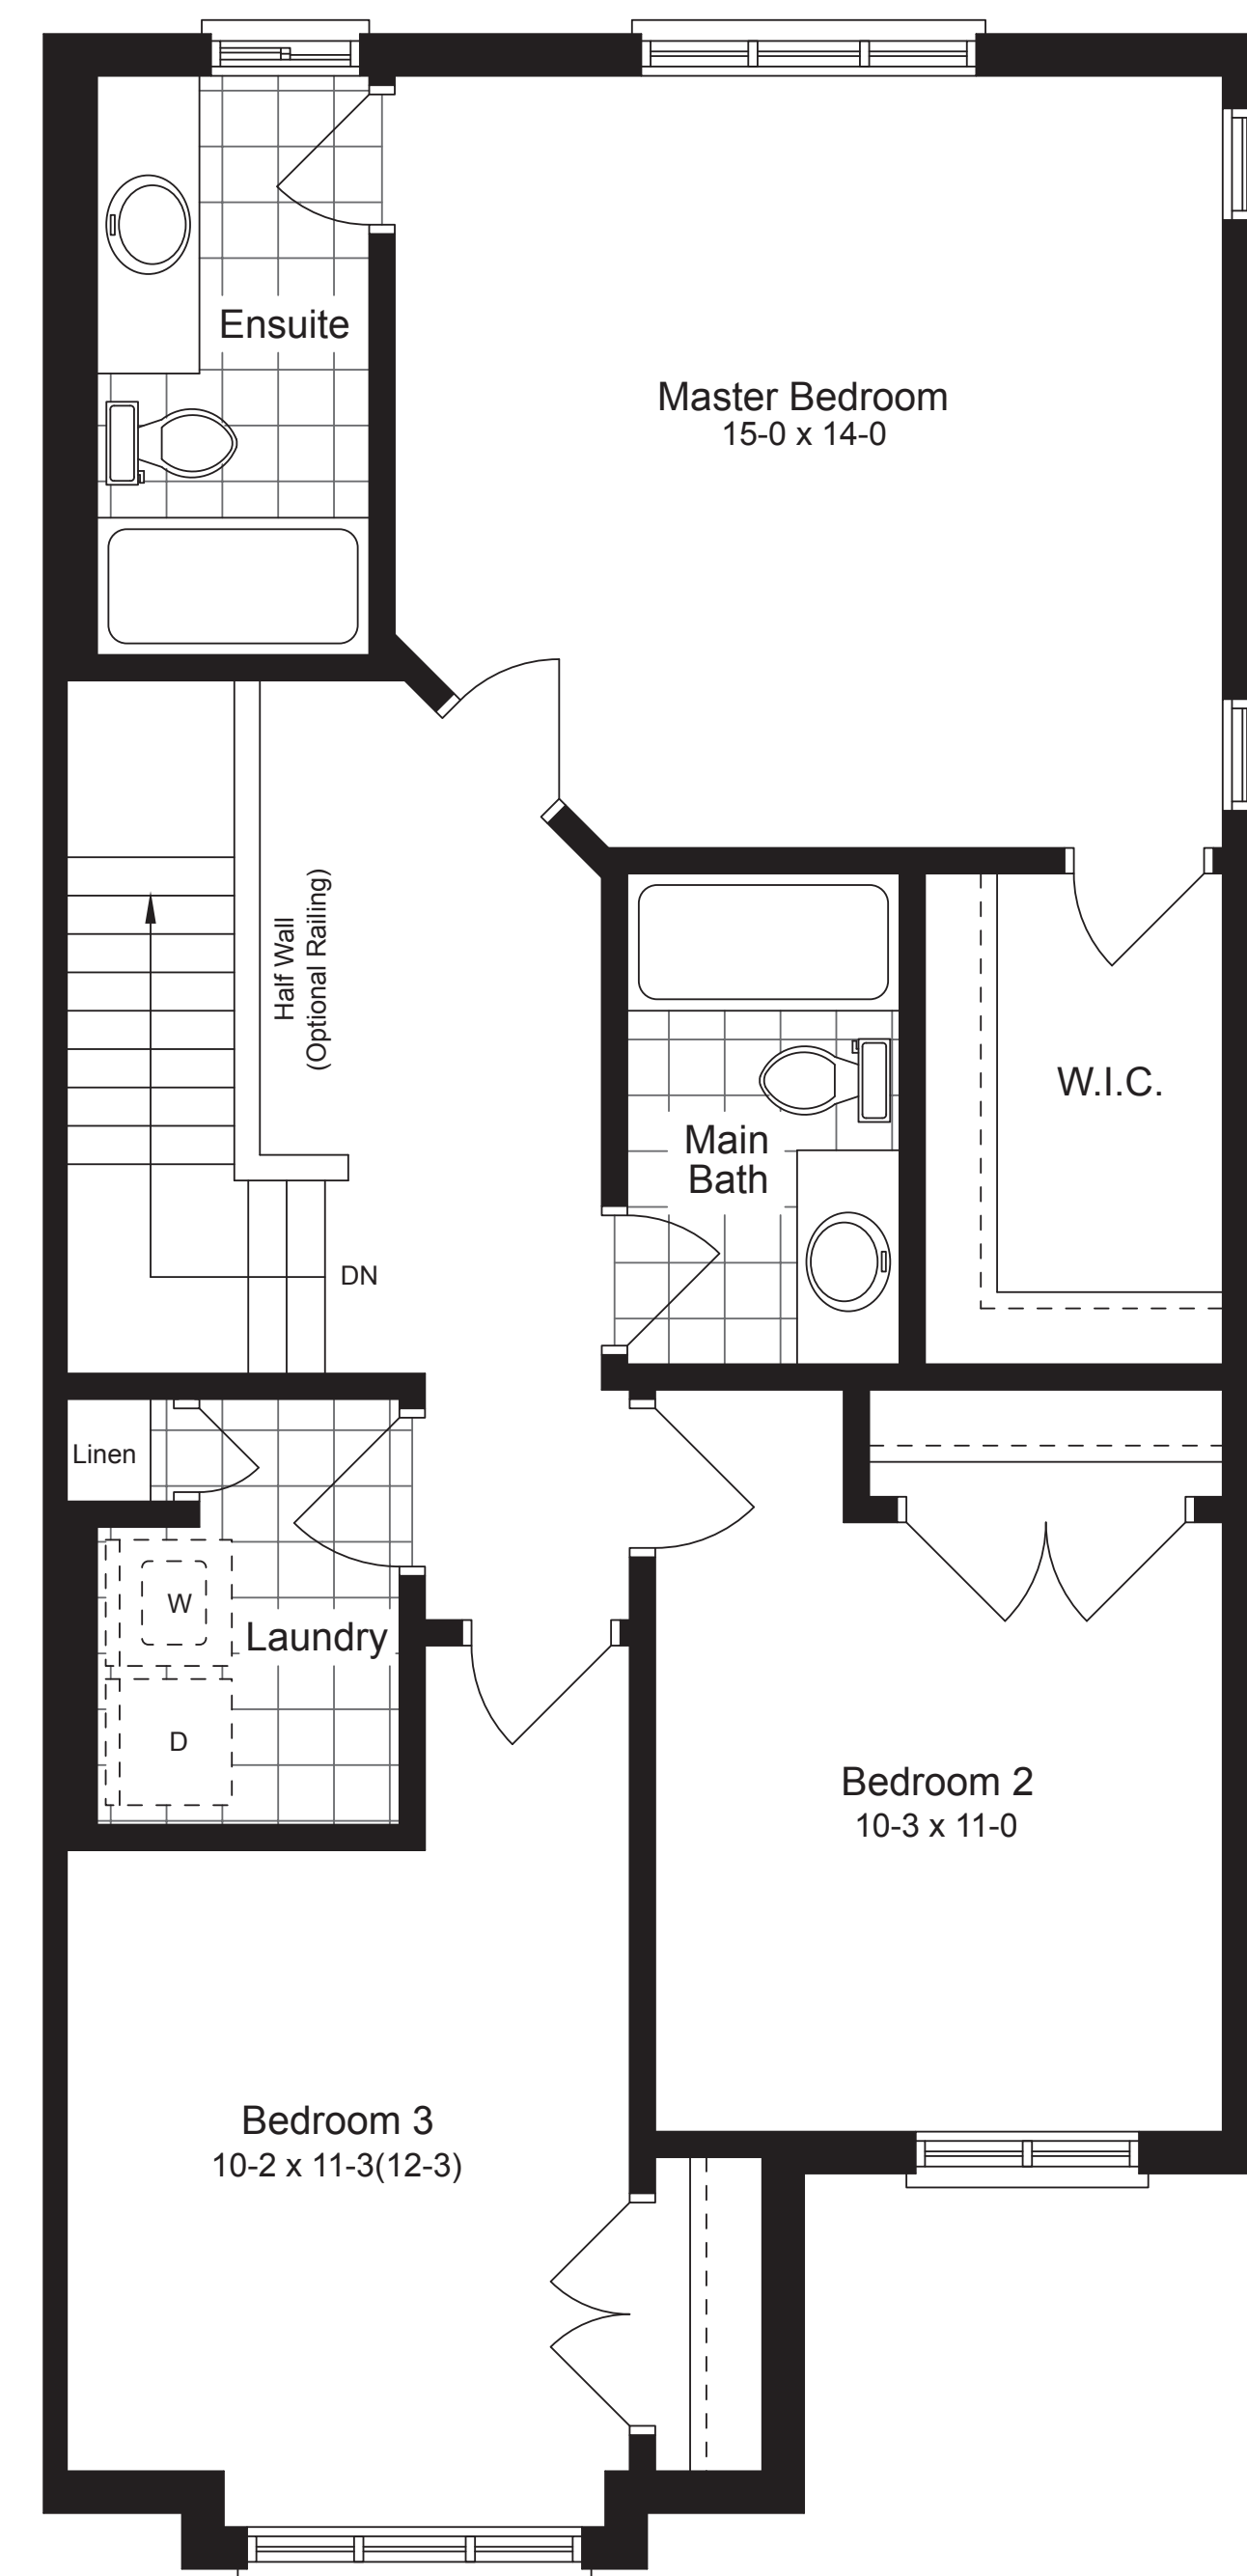

MODEL

# SEMINOLE

END UNIT | 1575 SQ.FT.

BASEMENT

MAIN FLOOR - M1

KITCHEN WITH OPTIONAL ISLAND

OPTIONAL ENSUITE WITH SHOWER

SECOND FLOOR - S2

NOT ALL VARIANTS SHOWN, SEE FLOORPLAN HANDOUT FOR ALL OPTIONS.