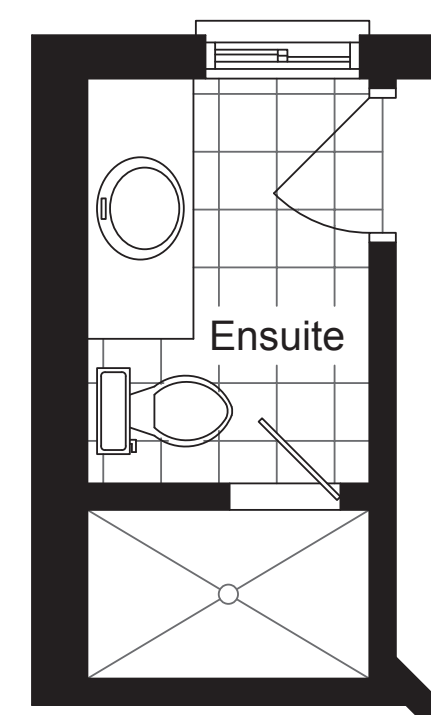

# SEMINOLE

END UNIT | 1575 SQ.FT.

BASEMENT

MAIN FLOOR - M1

KITCHEN WITH OPTIONAL ISLAND

OPTIONAL ENSUITE WITH SHOWER

SECOND FLOOR - S2

NOT ALL VARIANTS SHOWN, SEE FLOORPLAN HANDOUT FOR ALL OPTIONS.