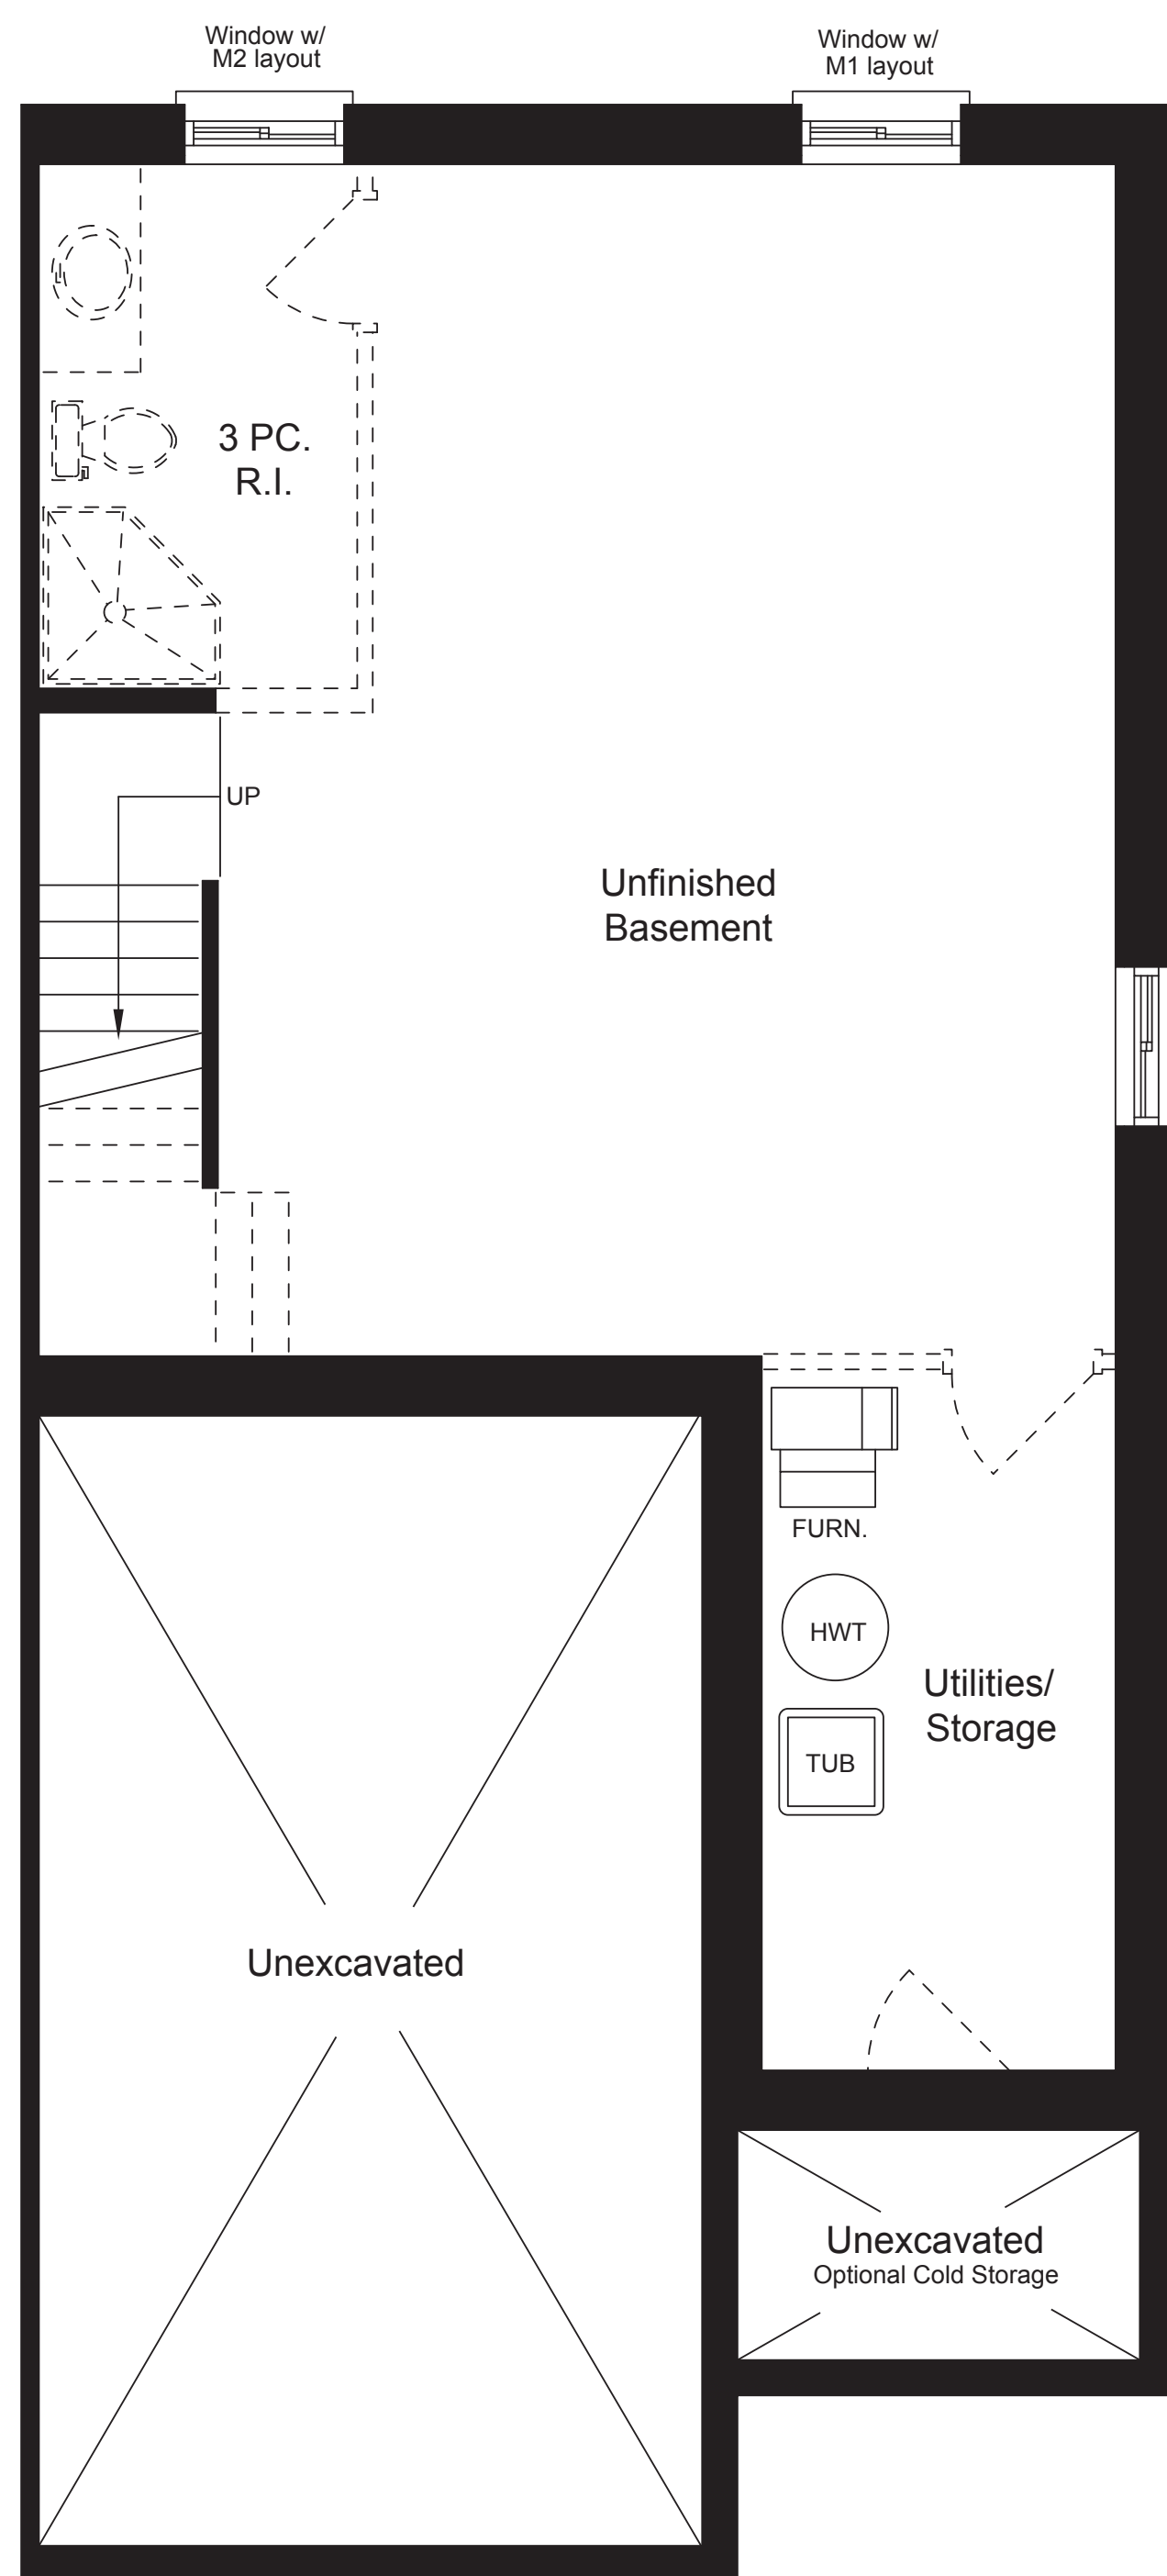

MODEL

# SEMINOLE

END UNIT | 1575 SQ.FT.

BASEMENT

MAIN FLOOR - M1

KITCHEN WITH OPTIONAL ISLAND

OPTIONAL ENSUITE WITH SHOWER

SECOND FLOOR - S2

NOT ALL VARIANTS SHOWN, SEE FLOORPLAN HANDOUT FOR ALL OPTIONS.