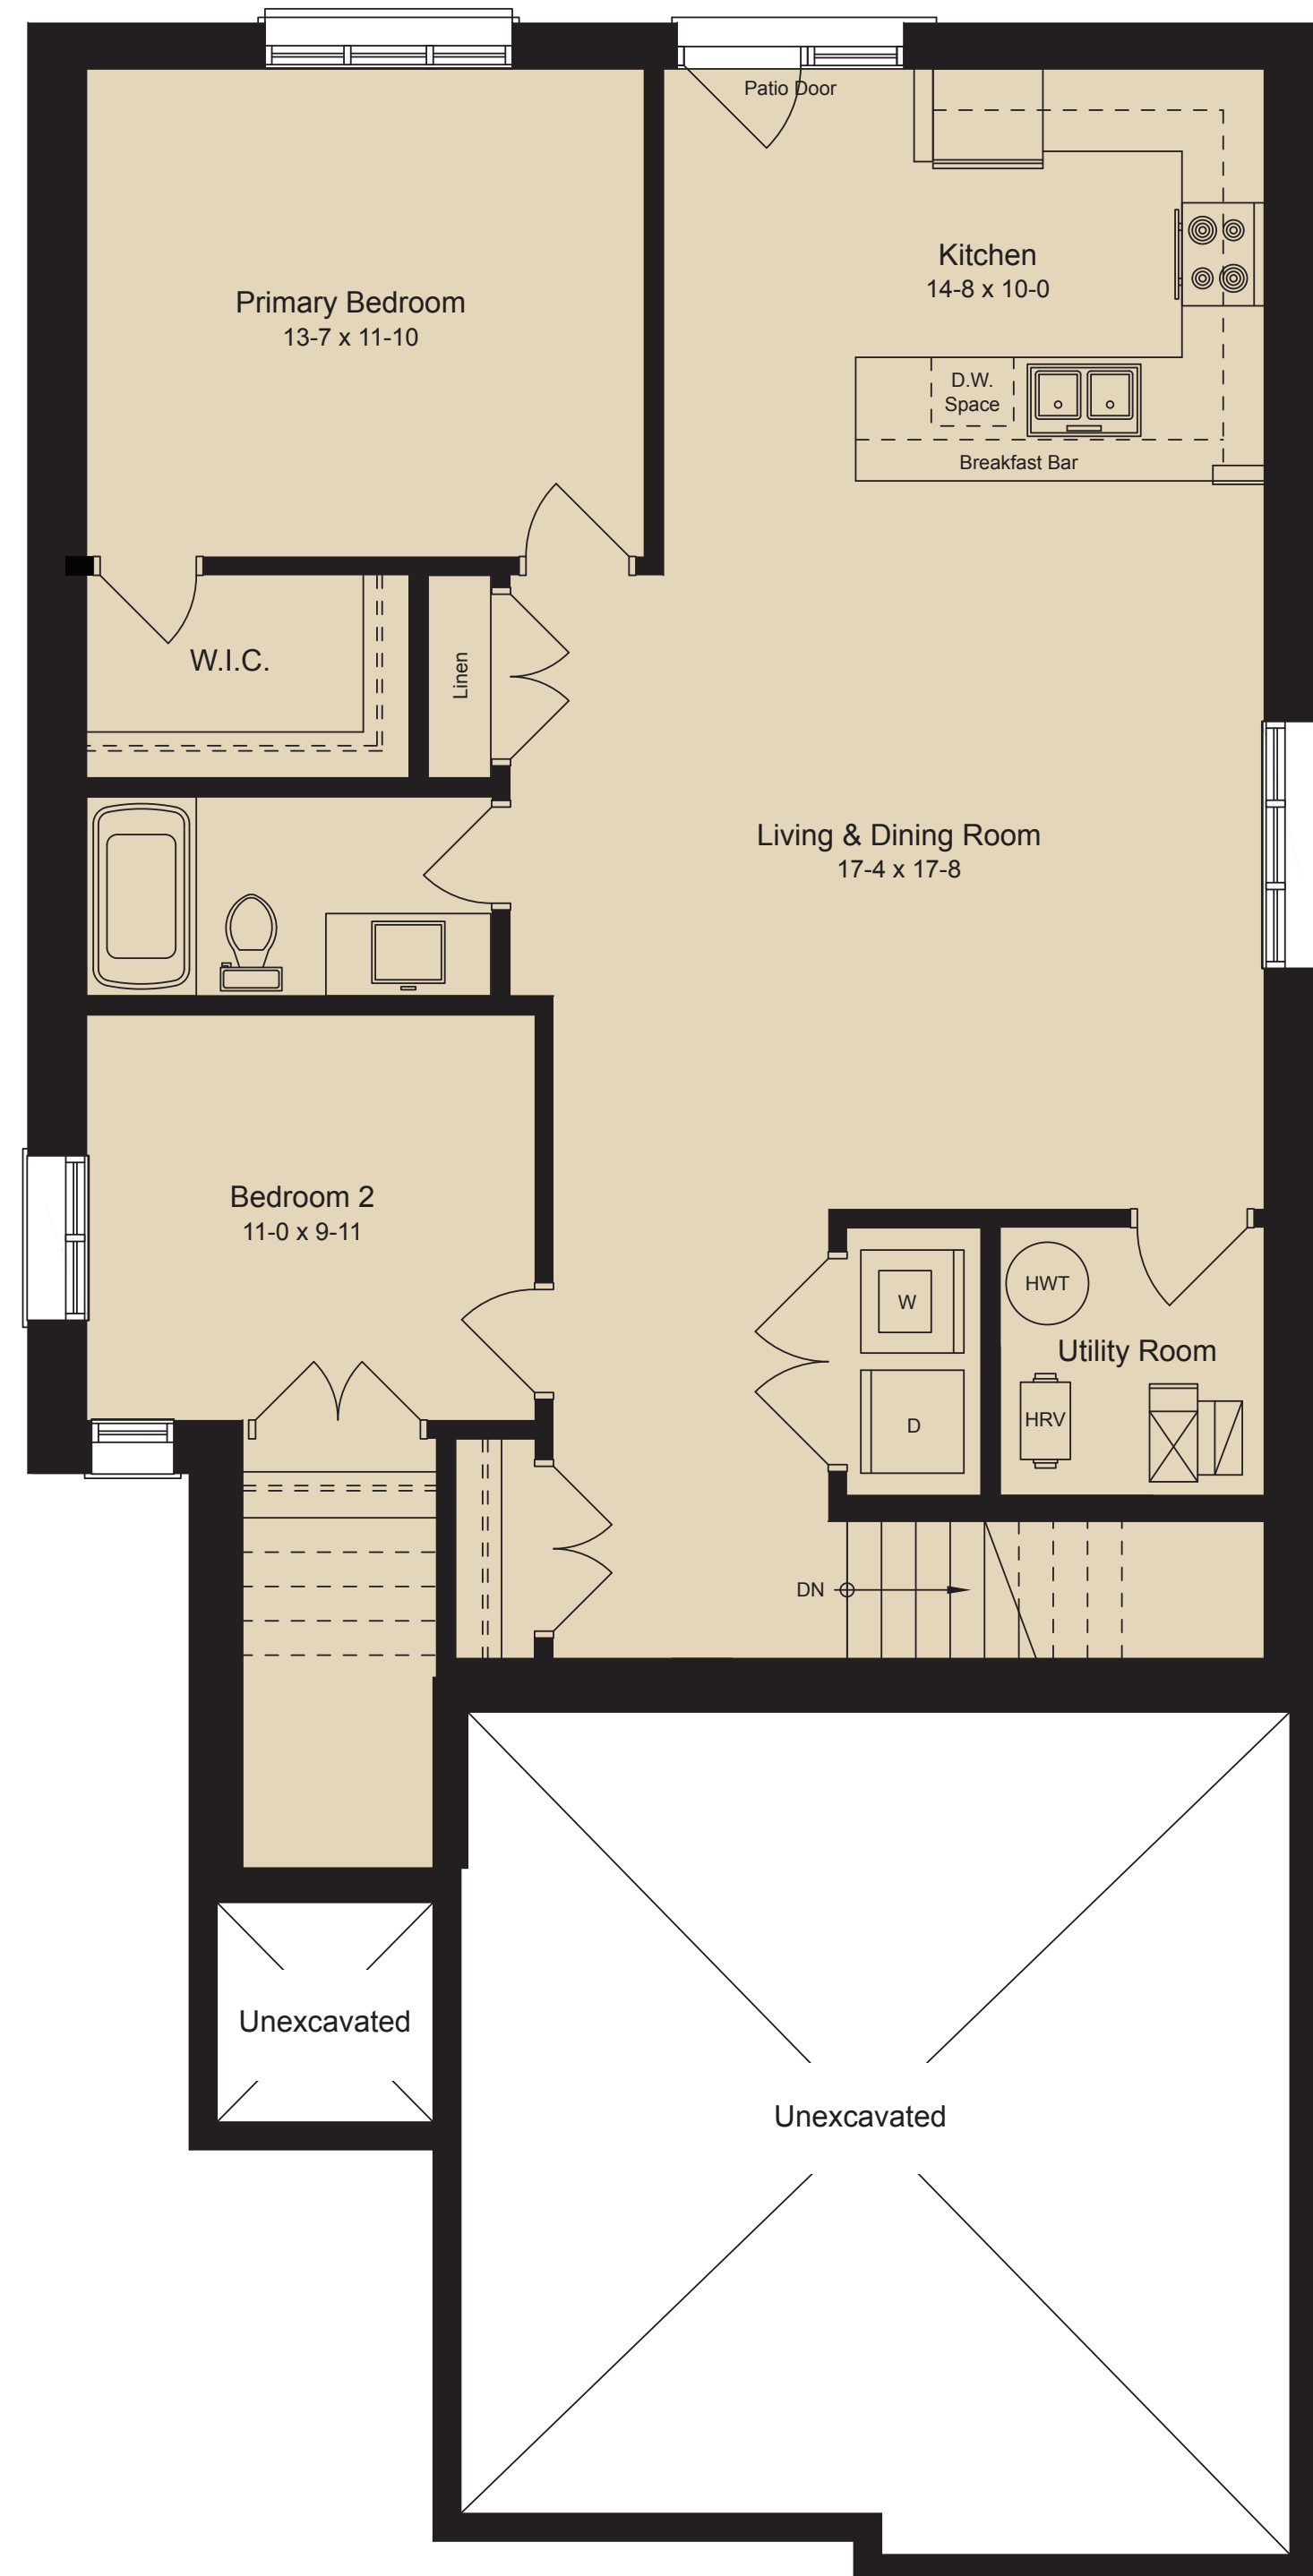

AFFINITY

DUPLEX | LOWER UNIT: 1283 SQ.F.T. | UPPER UNIT: 2553 SQ.F.T. | TOTAL: 3836 SQ.F.T.

LOWER UNIT

UPPER UNIT GROUND FLOOR - M1

UPPER UNIT SECOND FLOOR - S1

NOT ALL VARIANTS SHOWN, SEE FLOORPLAN HANDOUT FOR ALL OPTIONS.