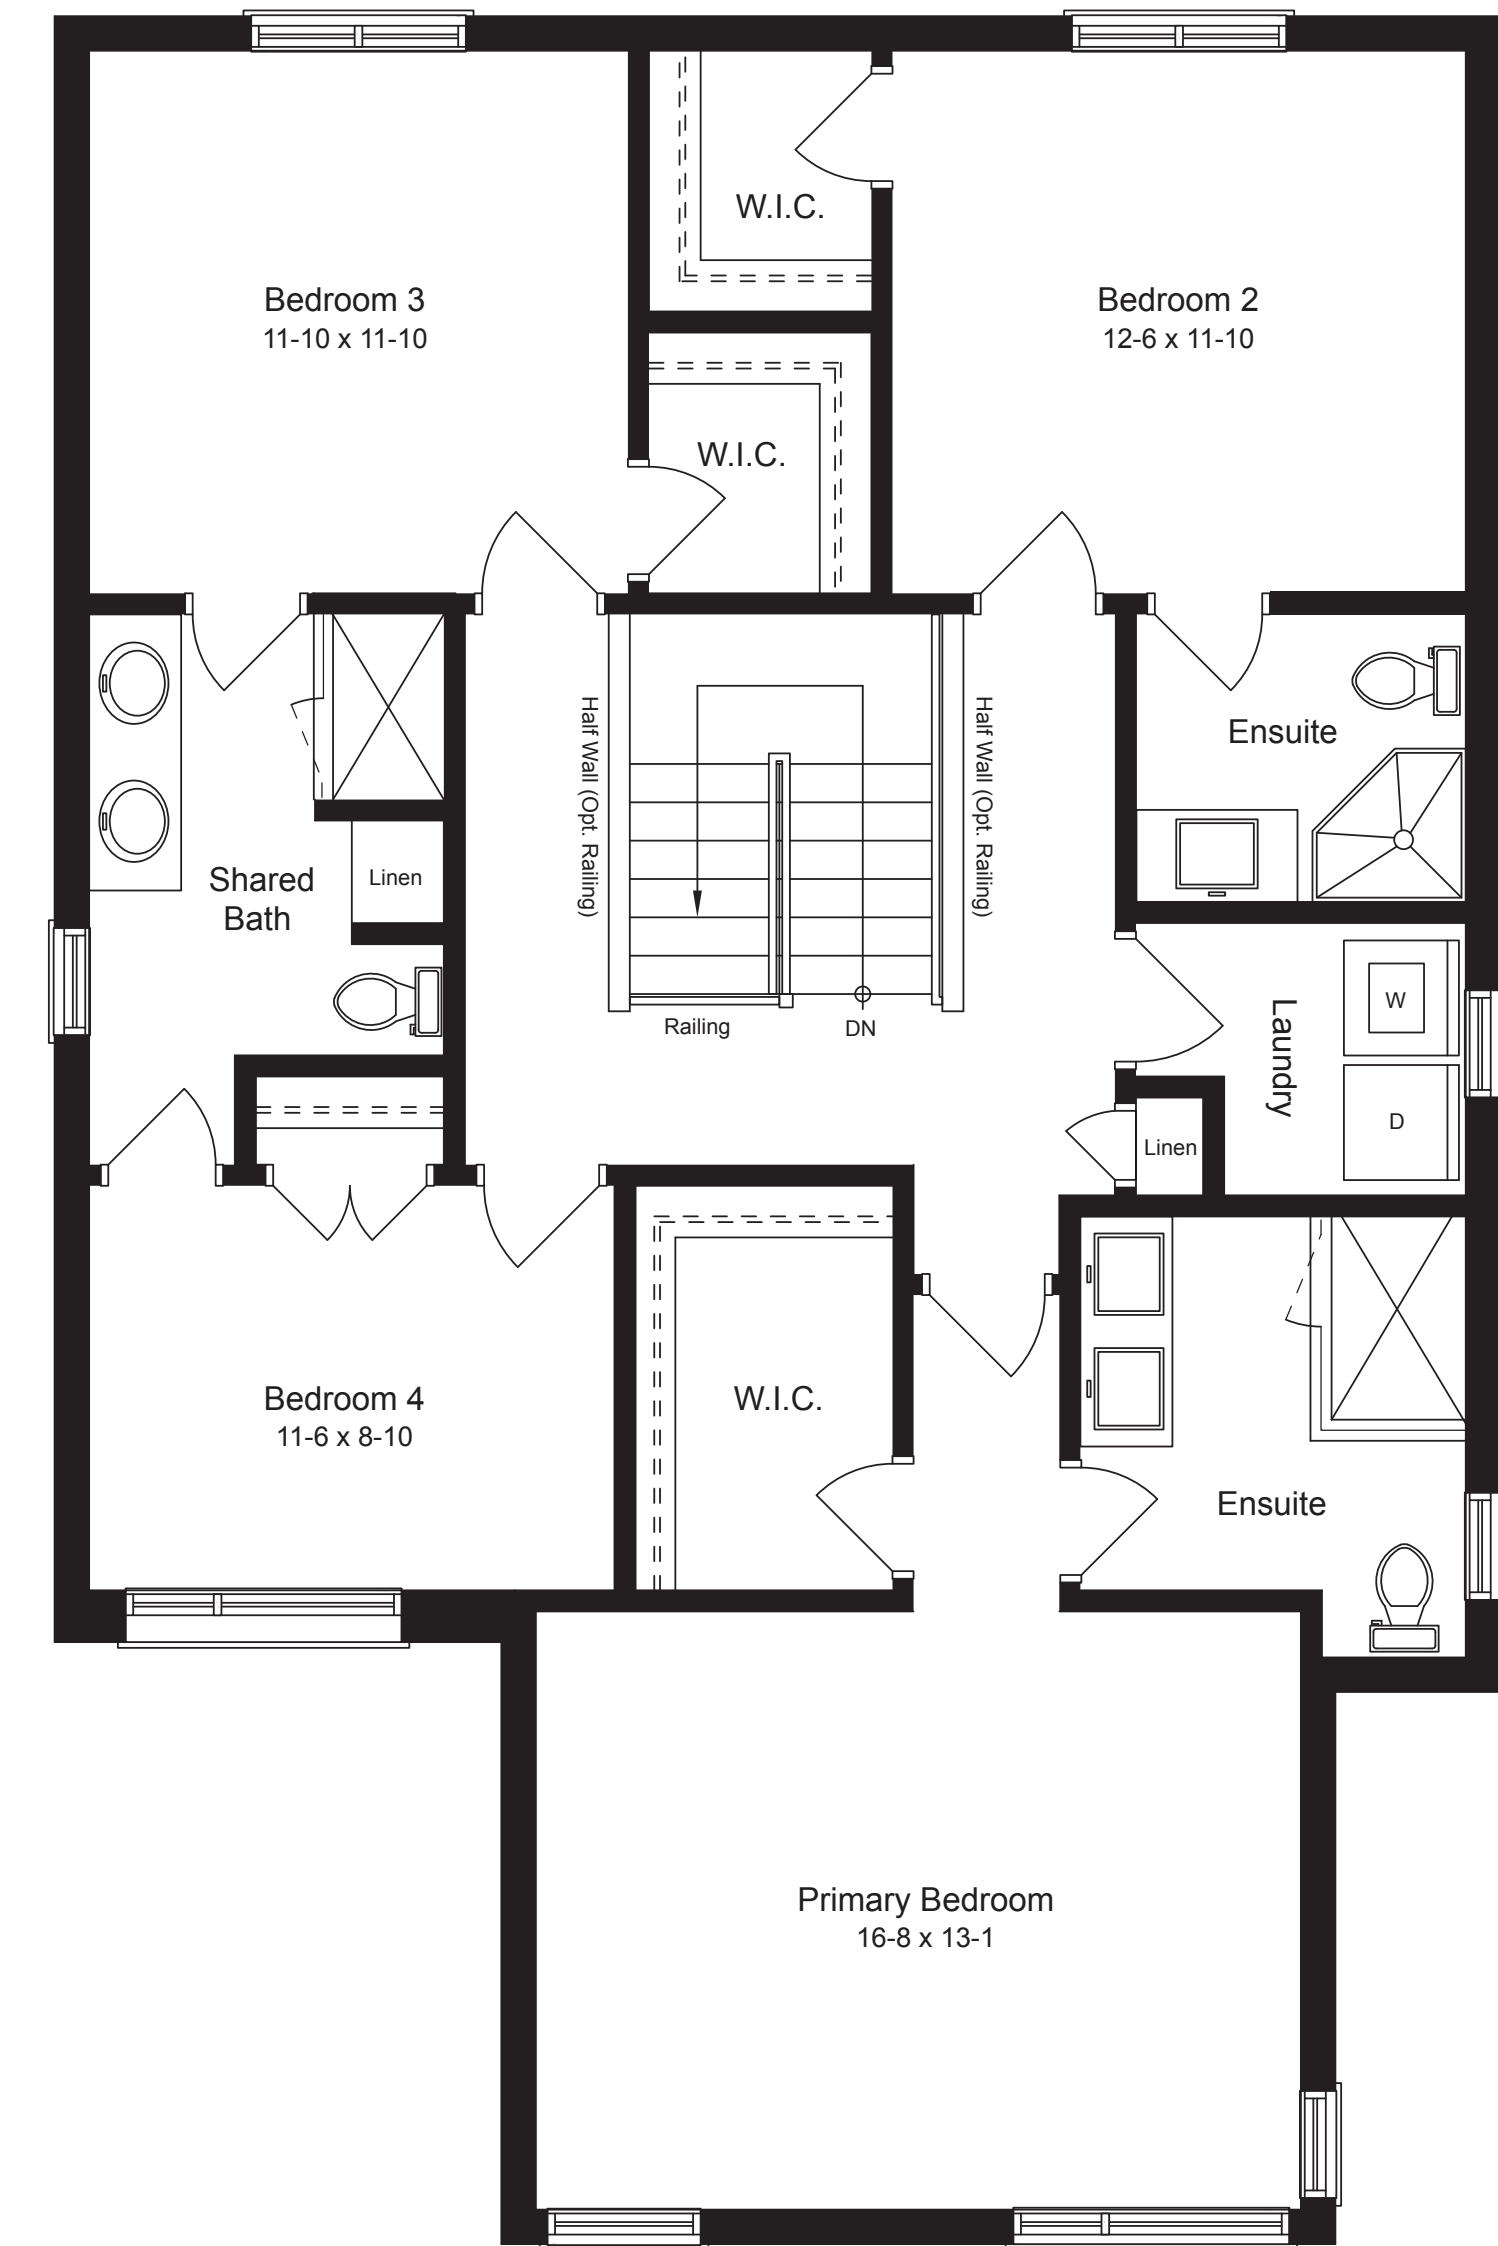

AFFINITY

DUPLEX | LOWER UNIT: 1283 SQ.F.T. | UPPER UNIT: 2553 SQ.F.T. | TOTAL: 3836 SQ.F.T.

LOWER UNIT

UPPER UNIT GROUND FLOOR - M1

UPPER UNIT SECOND FLOOR - S1

NOT ALL VARIANTS SHOWN, SEE FLOORPLAN HANDOUT FOR ALL OPTIONS.