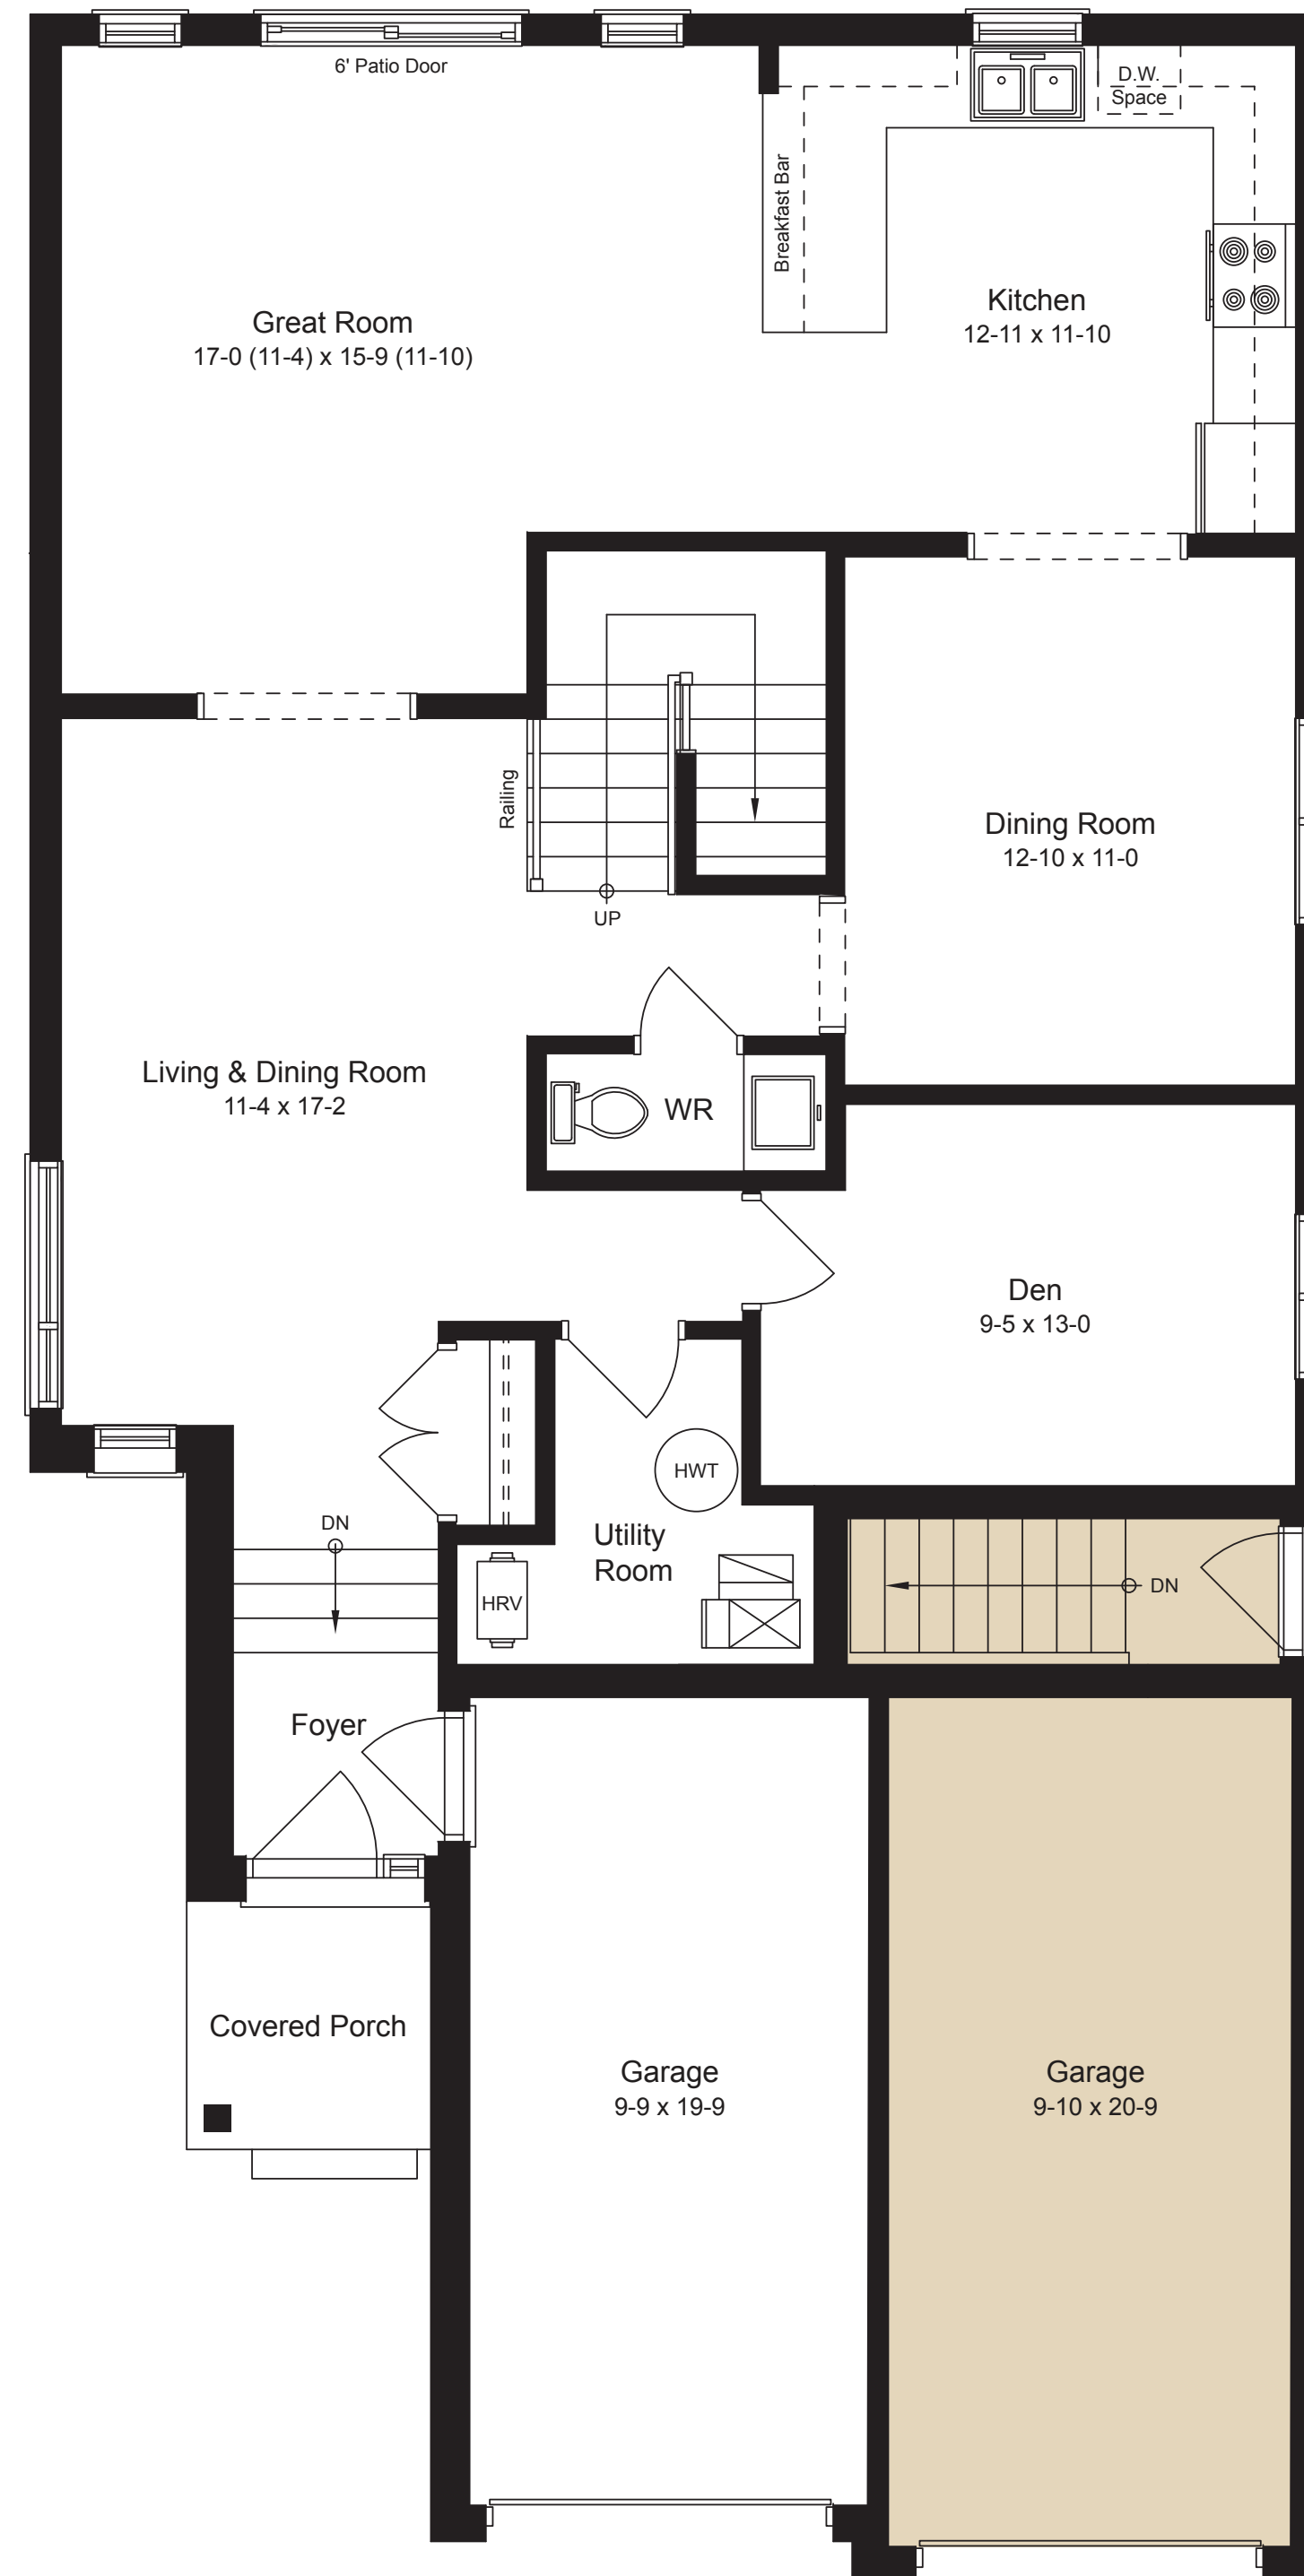

AFFINITY

DUPLEX | LOWER UNIT: 1283 SQ.F.T. | UPPER UNIT: 2553 SQ.F.T. | TOTAL: 3836 SQ.F.T.

LOWER UNIT

UPPER UNIT GROUND FLOOR - M1

UPPER UNIT SECOND FLOOR - S1

NOT ALL VARIANTS SHOWN, SEE FLOORPLAN HANDOUT FOR ALL OPTIONS.