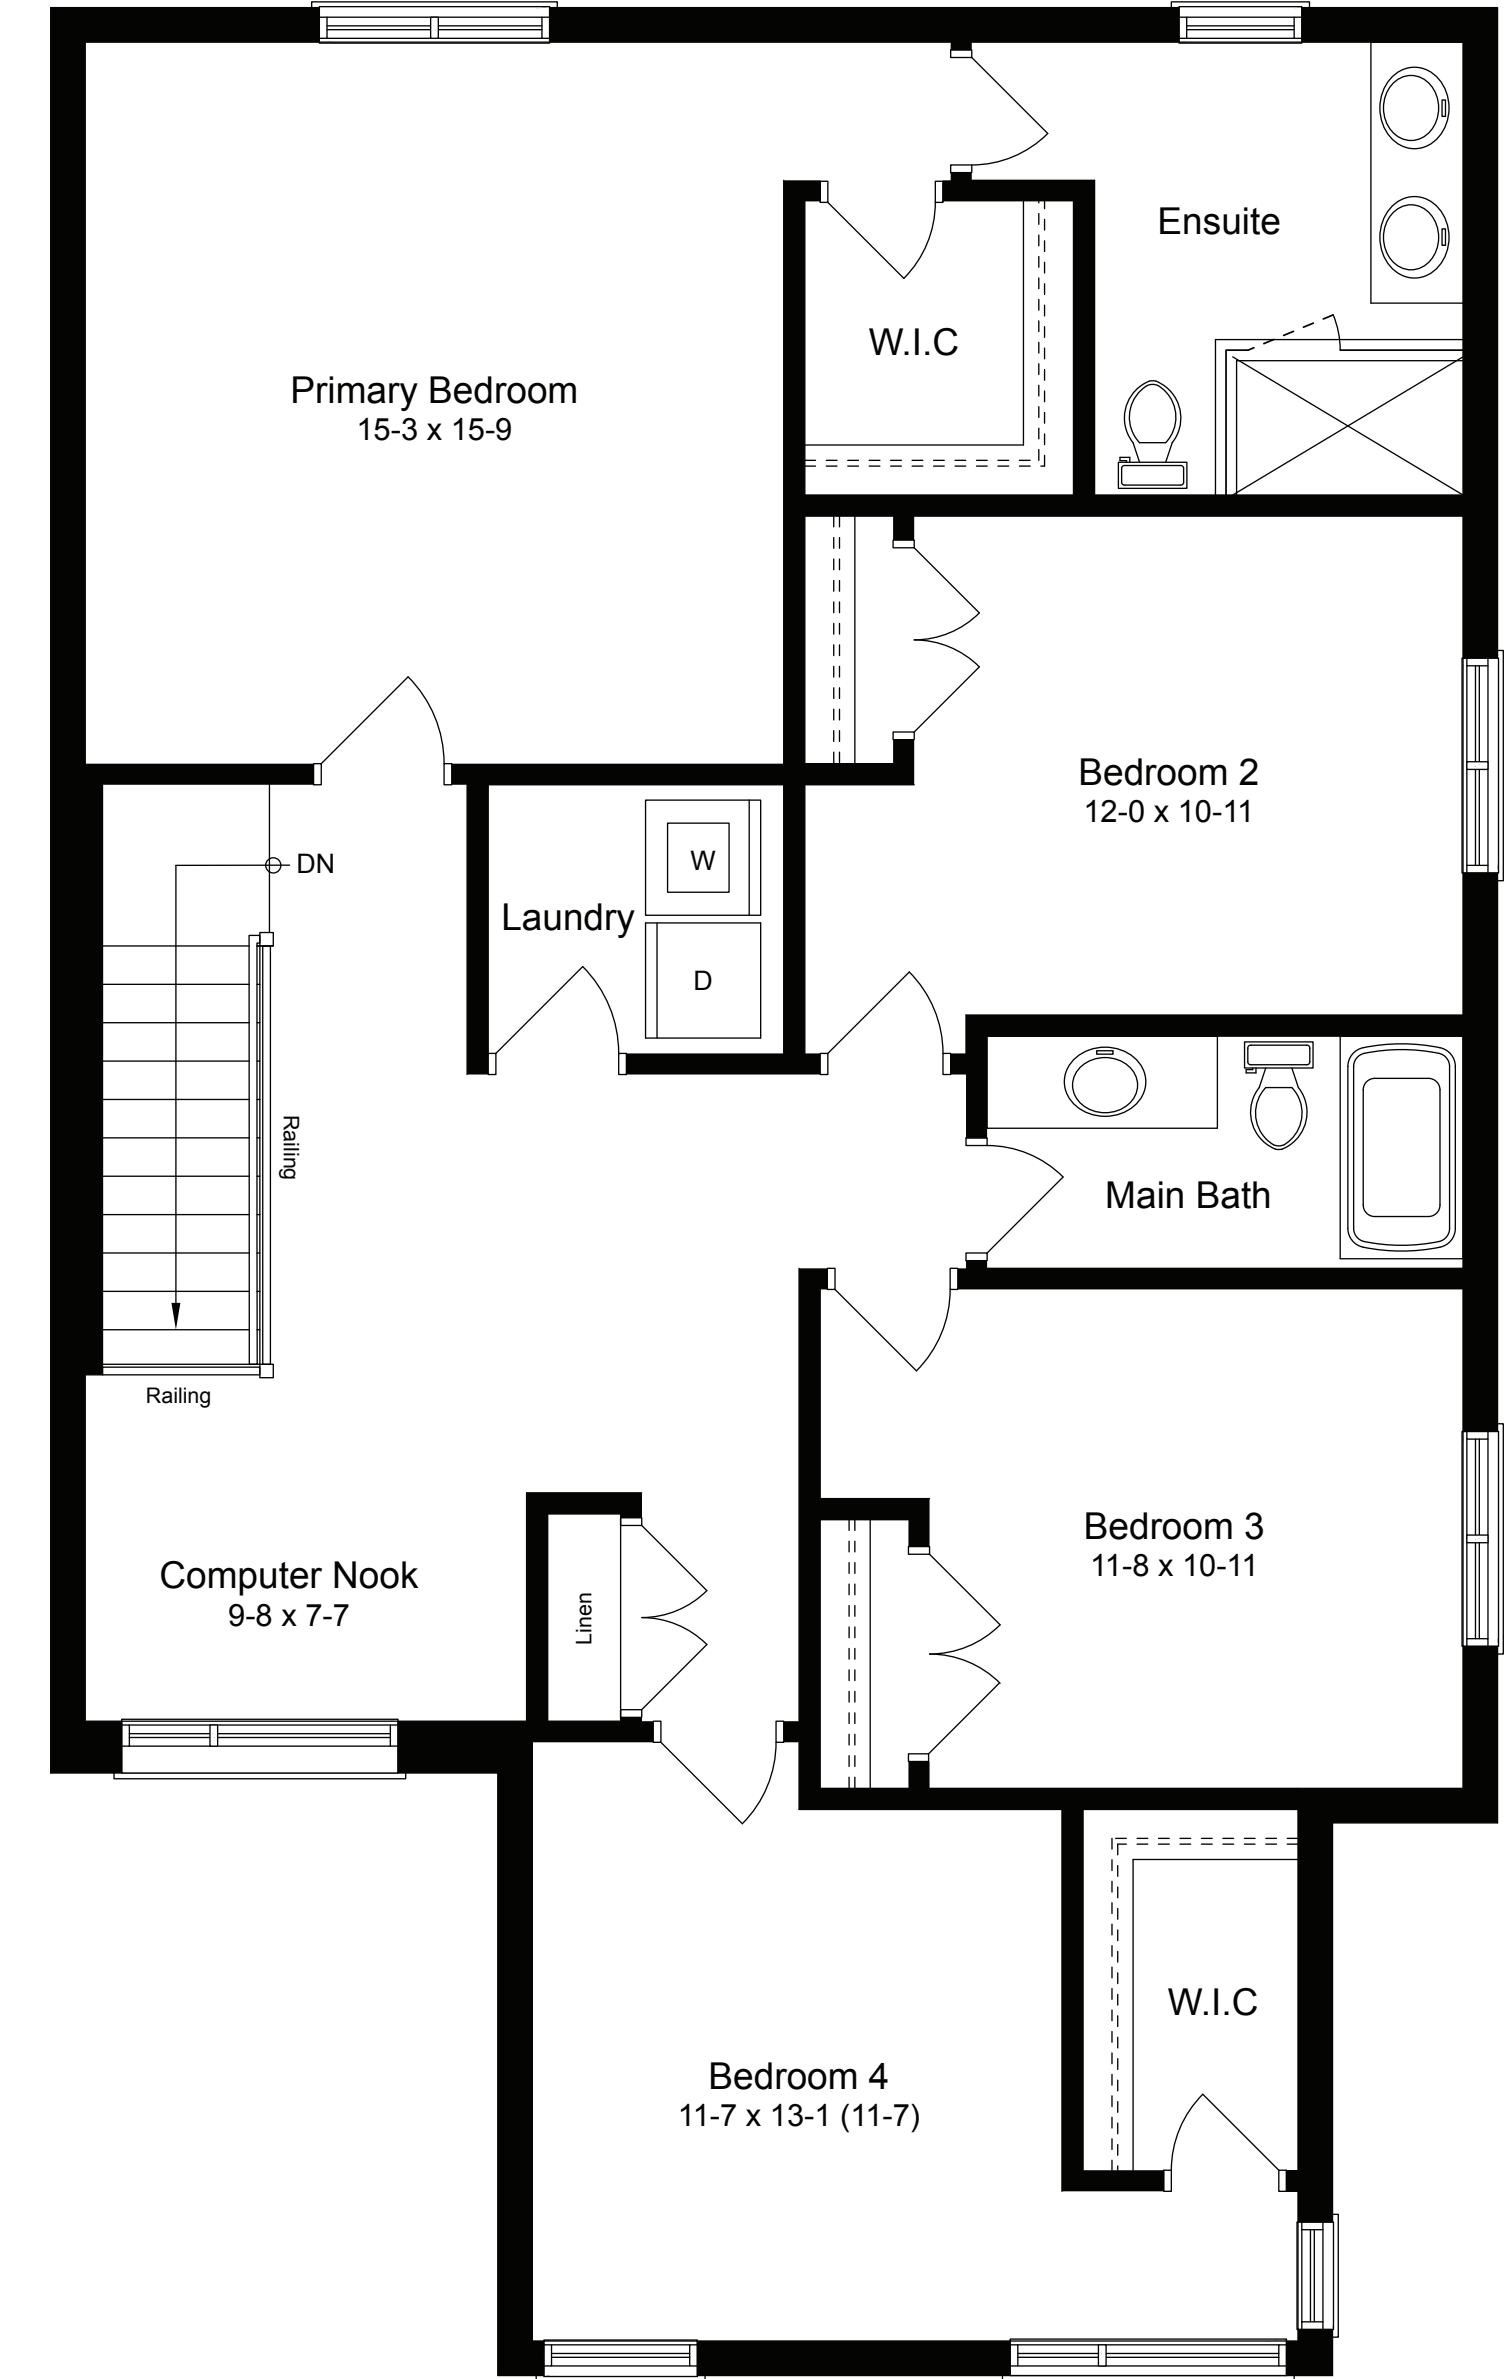

ST. HELENA

DUPLEX | LOWER UNIT: 1376 SQ.F.T. | UPPER UNIT: 2739 SQ.F.T. | TOTAL: 4115 SQ.F.T.

LOWER UNIT

UPPER UNIT GROUND FLOOR - M1

UPPER UNIT SECOND FLOOR - S1

NOT ALL VARIANTS SHOWN, SEE FLOORPLAN HANDOUT FOR ALL OPTIONS.