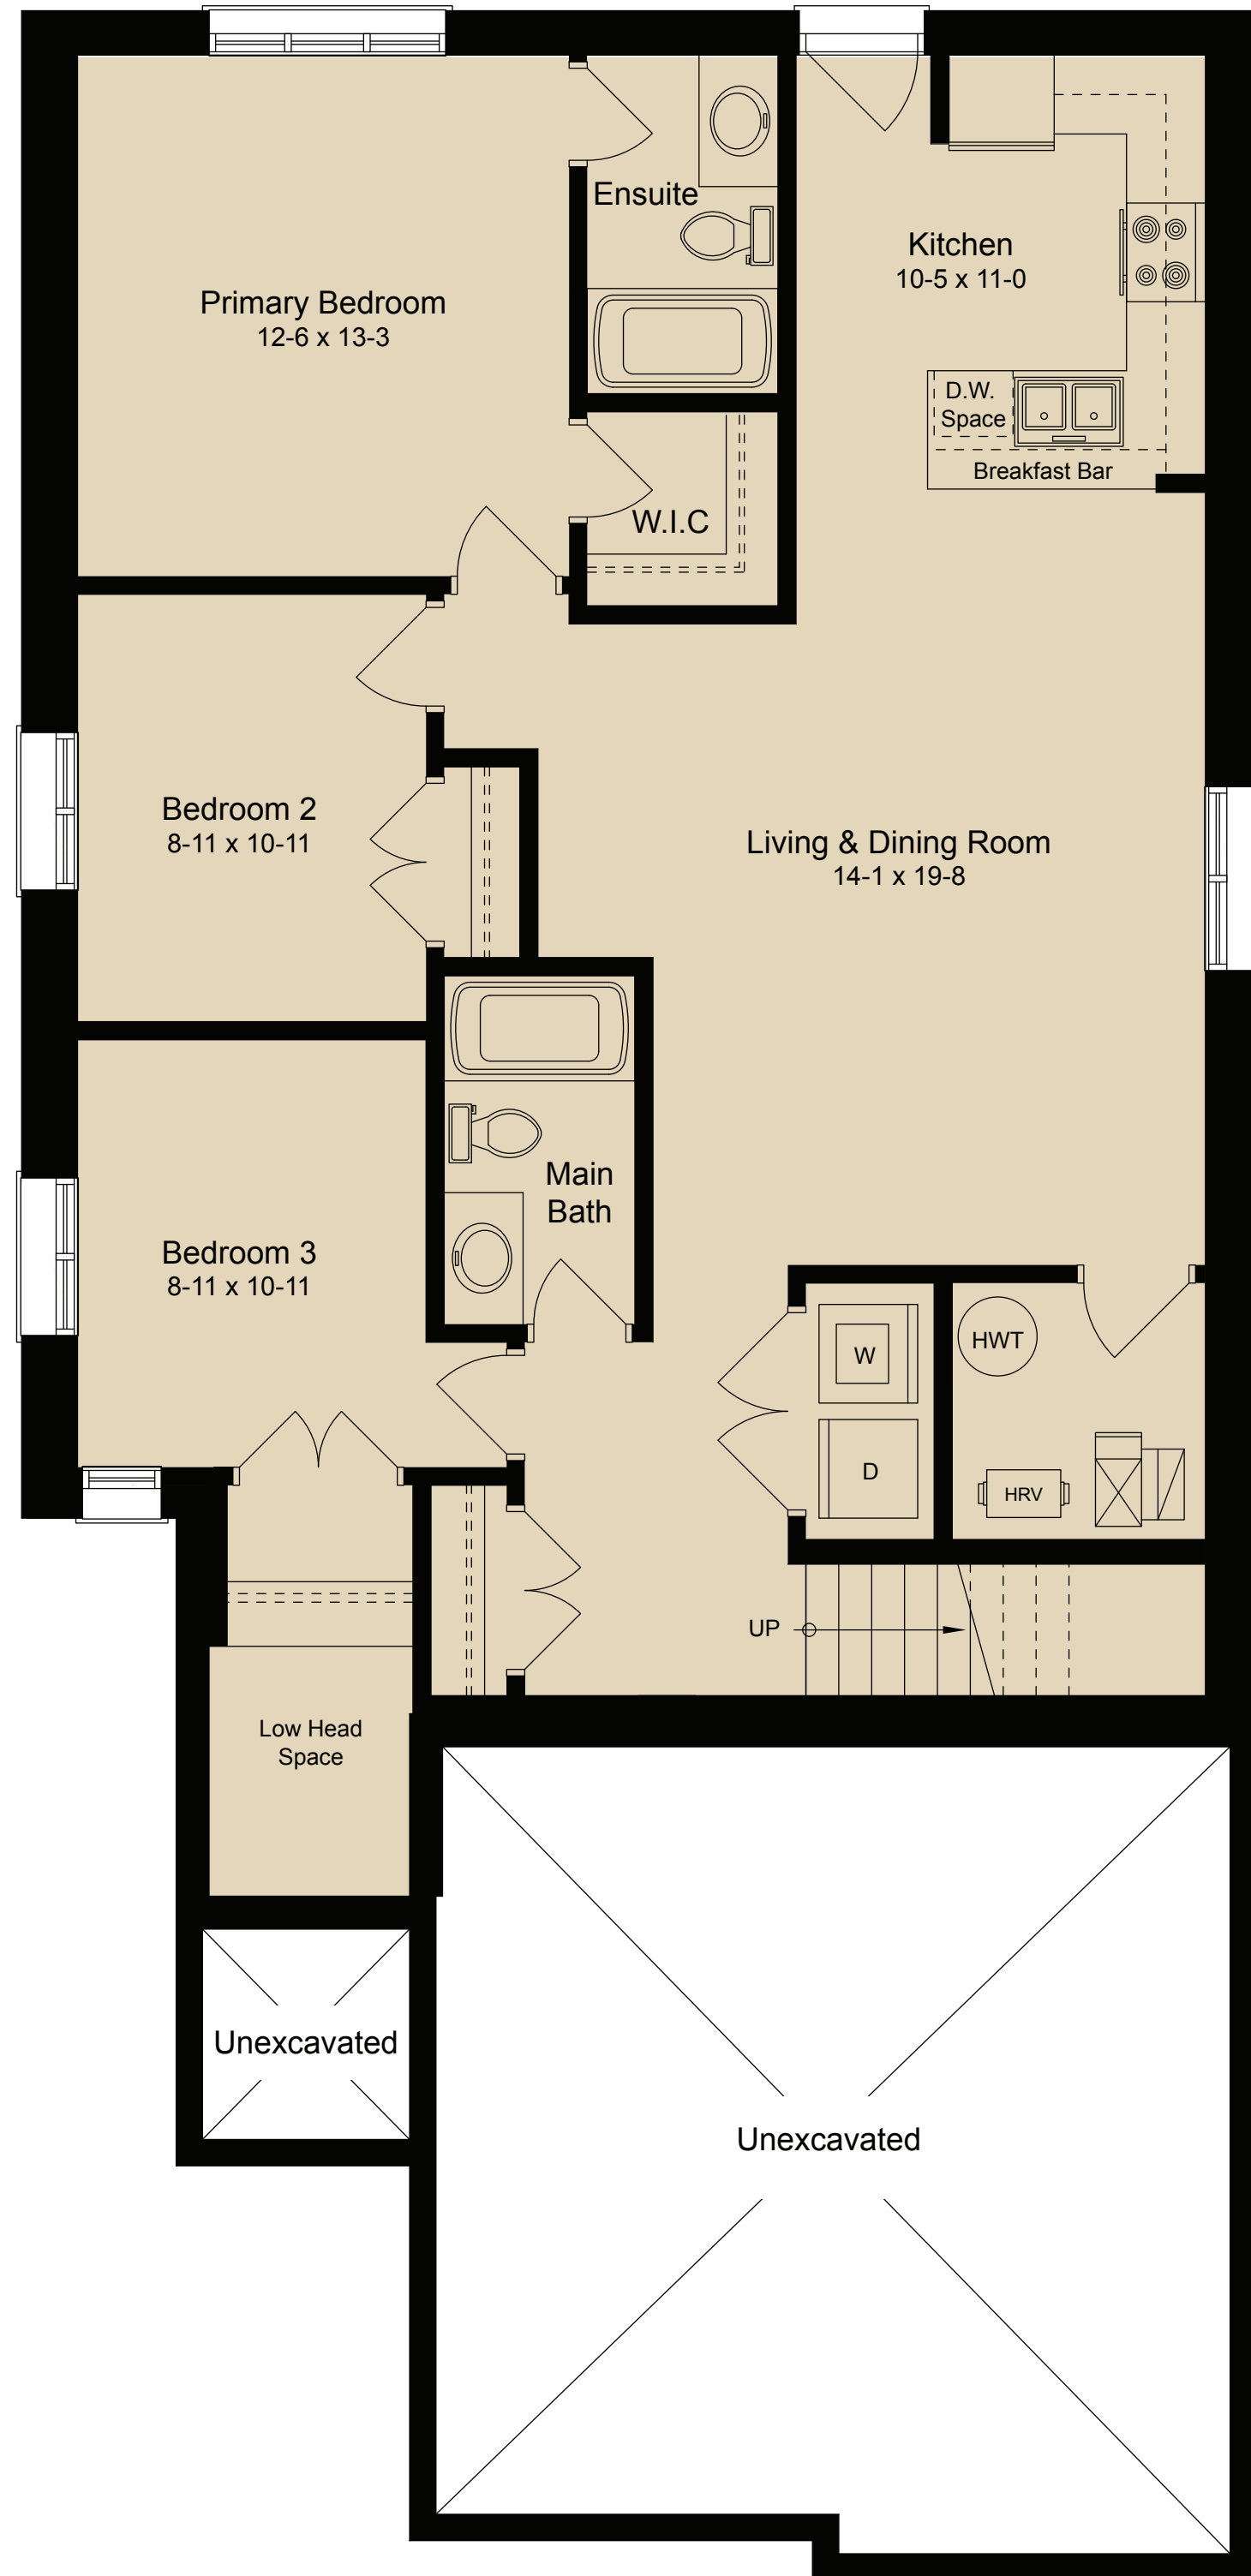

ST. HELENA

DUPLEX | LOWER UNIT: 1376 SQ.F.T. | UPPER UNIT: 2739 SQ.F.T. | TOTAL: 4115 SQ.F.T.

LOWER UNIT

UPPER UNIT GROUND FLOOR - M1

UPPER UNIT SECOND FLOOR - S1

NOT ALL VARIANTS SHOWN, SEE FLOORPLAN HANDOUT FOR ALL OPTIONS.